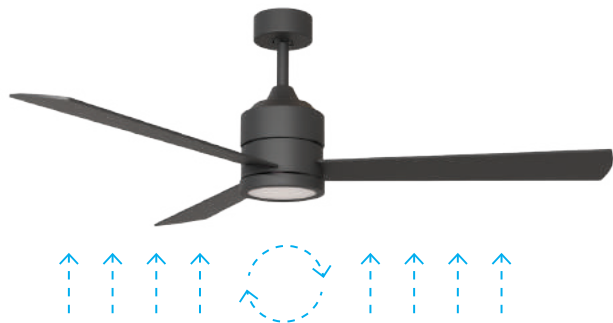

Remote control

Vinca
CCT

new 4

- Turn off the fan
- Rotations' direction (SUMMER / WINTER function)
- Rotations' speed 1-6
- Natural wind (medium speed)
- Automatic shutdown (2h or 6h)
- DIMM – increase the brightness of the light
- CCT- color change (3000K / 4000K / 5000K)
- Turn on / off the light
- DIMM – reduce the brightness of the light
- The maximum brightness in 4000K colour temp.

FAN

Speed Adjustable 1-6
 Power 38W
 Material metal / polywood

LAMP

Power 18W
 CCT 3000K / 4000K / 5500K
 Source 240V / 110V

Rotations' direction (SUMMER / WINTER) function

☀ SUMMER

❄ WINTER

Dimmable function 10-100%

Installation variants

LED LAMP

NO LED LAMP
END CUP INCLUDED

Vinca
CCT

5

new

1 BLACK/BLACK

2 WHITE/WHITE