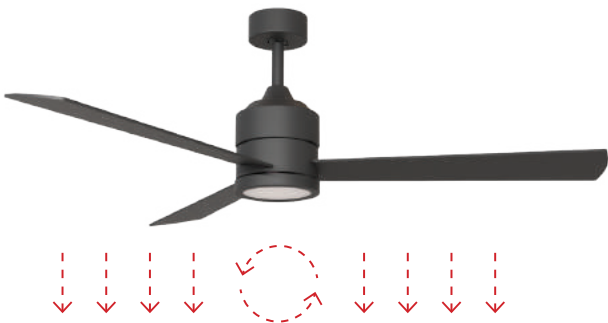

Remote control

Vinca
CCT

new 4

- Turn off the fan
- Rotations' direction (SUMMER / WINTER function)
- Rotations' speed 1-6
- Natural wind (medium speed)
- Automatic shutdown (2h or 6h)
- DIMM – increase the brightness of the light
- CCT- color change (3000K / 4000K / 5000K)
- Turn on / off the light
- DIMM – reduce the brightness of the light
- The maximum brightness in 4000K colour temp.

FAN

Speed Adjustable 1-6
 Power 38W
 Material metal / polywood

LAMP

Power 18W
 CCT 3000K / 4000K / 5500K
 Source 240V / 110V

Rotations' direction (SUMMER / WINTER) function

☀ SUMMER

❄ WINTER

Dimmable function 10-100%

Installation variants

LED LAMP

NO LED LAMP
END CUP INCLUDED

Vinca
CCT

5

new

1 BLACK/BLACK

2 WHITE/WHITE