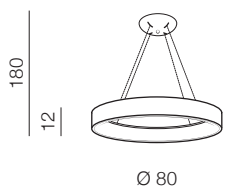

Solvent CCT SMART

223

new

Solvent R Pendant CCT SMART 80 + Remote Control LED

- ① AZ3974 (grey)
- ② AZ3973 (white)
- ③ AZ3972 (black)

LED 92W 4700lm CCT
steel/acryl

Solvent R Pendant CCT SMART 110 + Remote Control LED