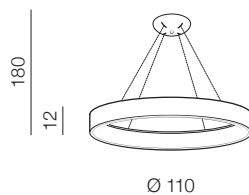

Solvent CCT SMART

223

new

Solvent R Pendant CCT SMART 80 + Remote Control LED

- ① AZ3974 (grey)
- ② AZ3973 (white)
- ③ AZ3972 (black)

LED 92W 4700lm CCT
steel/acryl

Solvent R Pendant CCT SMART 110 + Remote Control LED