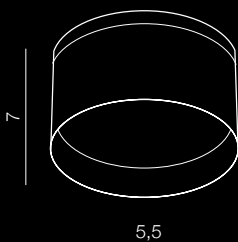

AZzardo®

Linz

400

IP44

Linz LED

- 1 AZ2774 acryl (3000K)
- 2 AZ2775 acryl (4000K)

LED 5W 420lm IP44
acryl/aluminium