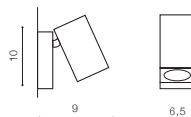

PEDER IP54

Outdoor lamps

PEDER

bulb not included

voltage: 230V	GU10 1x MAX 35W
IP54	installation place

COLOUR / NEW INDEX NO.

- BLACK (BK) **AZ4514**
- DARK GREY (DGR) **AZ4515**

* - EXPLANATION SHORTCUT PAGE 2 (E)