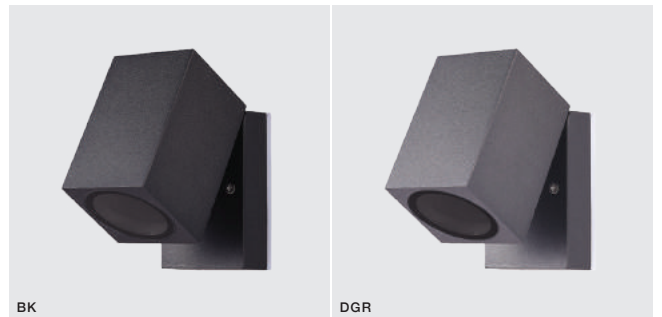

PEDER IP54

Outdoor lamps

PEDER

bulb not included

voltage: 230V	GU10 1x MAX 35W
IP54	installation place

COLOUR / NEW INDEX NO.

- BLACK (BK) **AZ4514**
- DARK GREY (DGR) **AZ4515**

* - EXPLANATION SHORTCUT PAGE 2 (E)