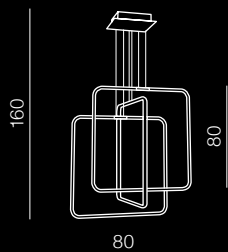

## DIMM

116

Madrid LED

AZ2468

LED integrated Dimmable  
LED 80W 4500lm 3000K  
PC/metal

READY DIMM POWER