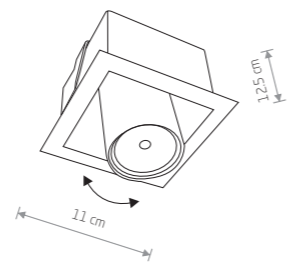

EYE MOD 8937

EYE MOD

painted steel

8936 8937

1xGU10, max 35W

cut out 95×90 mm

EYE MOD 8938

EYE MOD

painted steel

8938 8940

2xGU10, max 35W

cut out 175×90 mm

DOT 9378

DOT

painted steel

9378 8826

1xGU10, max 35W

cut out \varnothing 110 mm