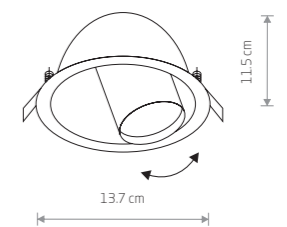

painted steel

8938 8940

2xGU10, max 35W

cut out 175×90 mm

DOT 9378

DOT

painted steel

9378 8826

1xGU10, max 35W

cut out \varnothing 110 mm