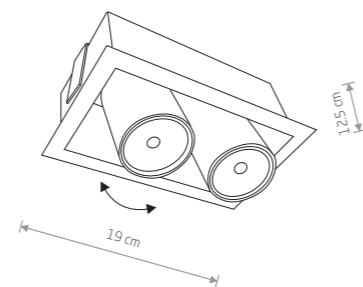

EYE MOD 8937

EYE MOD

painted steel

8936 8937

1xGU10, max 35W

cut out 95×90 mm

EYE MOD 8938

EYE MOD

painted steel

8938 8940

2xGU10, max 35W

cut out 175×90 mm

DOT 9378

DOT

painted steel

9378 8826

1xGU10, max 35W

cut out \varnothing 110 mm