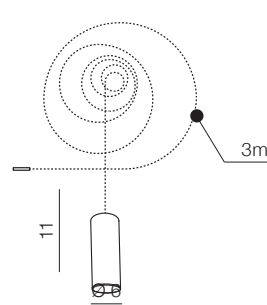

1 YELLOW

2 BLUE

3 SMOKY

4 CLEAR

Ziko Glass

- 1 AZ3413 (yellow)
- 2 AZ3414 (blue)
- 3 AZ3415 (smoky)
- 4 AZ3416 (clear)

glass

Ziko Glass + Ziko GU10 meters = Final Product