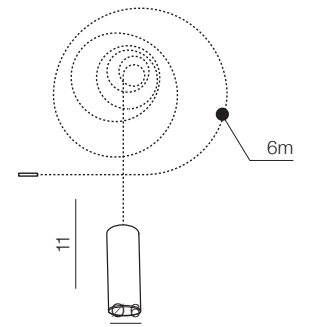

Ziko GU10 6 meters

AZ3412
(black)

GU10 1x Max 35W only LED
aluminium