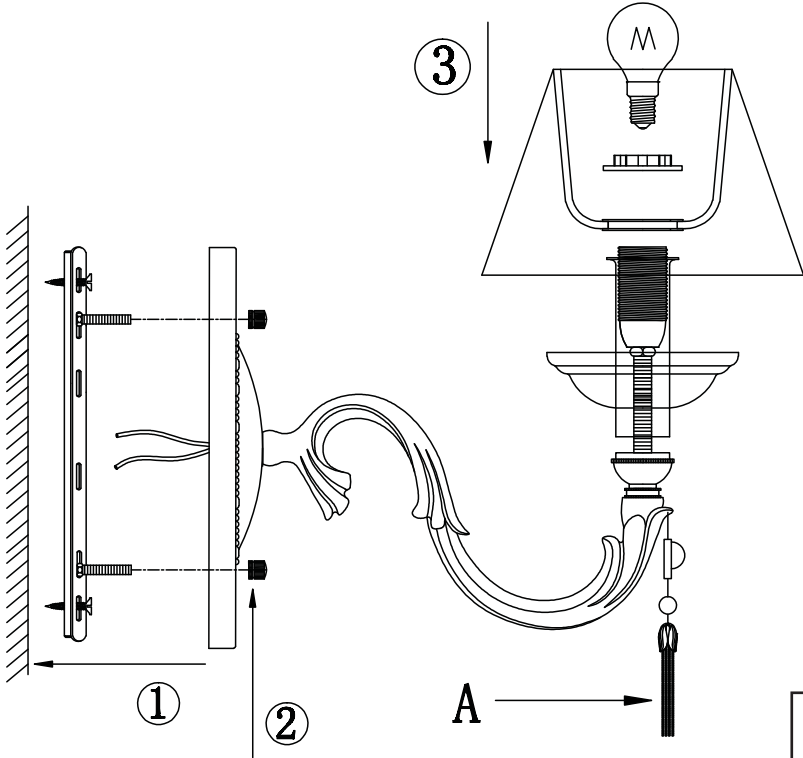

Instruction

Collection: Royal Classic
Series: Demitas
Model: RC024-WL-01-R
Wall Lamps

- Wall Lamps

1 x E14 (40w)

MAYTONI
DECORATIVE LIGHTING

www.maytoni.de