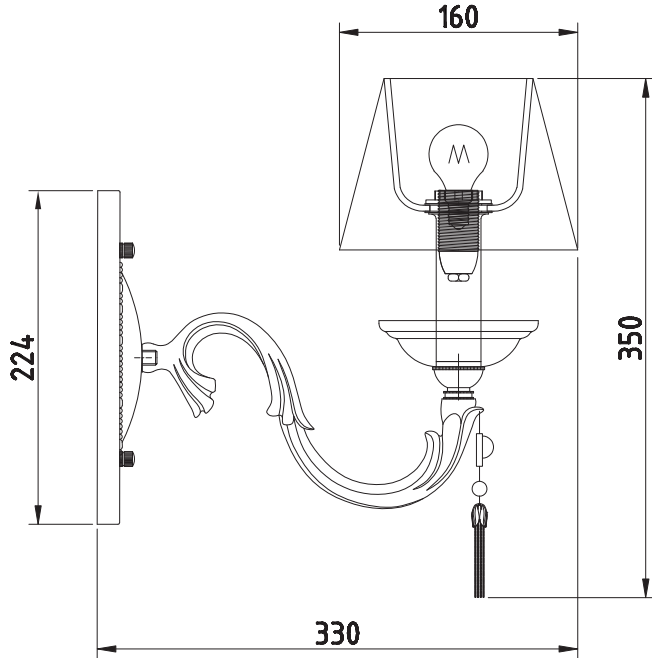

Instruction

Collection: Royal Classic
Series: Demitas
Model: RC024-WL-01-R
Wall Lamps

- Wall Lamps

1 x E14 (40w)

MAYTONI
DECORATIVE LIGHTING

www.maytoni.de