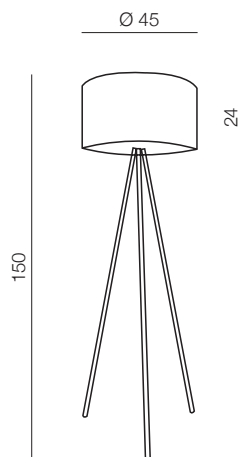

Finn

289

1 WHITE

2 BLACK

3 GREY

Finn

- 1 AZ1037 (white)
- 2 AZ1039 (black)
- 3 AZ2967 (grey)
- 1 AZ3009 (copper/white)
- 2 AZ3010 (copper/black)
- 3 AZ3011 (copper/grey)

1x E27 60W
metal/fabric