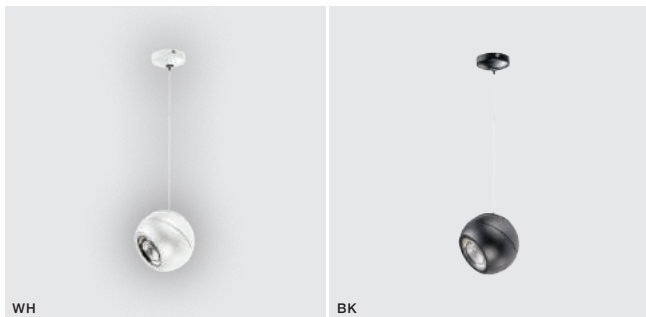

BK *

SKYE PENDANT 3000K

LED integrated

voltage: 230V

LED 12W 950lm 3000K

LED

IP20

technical

installation place

specification

beam angle: 60°

COLOUR / NEW INDEX NO.

- WHITE (WH) **AZ4522**
- BLACK (BK) **AZ4521**

TILT 40°

ROTATION 360°

WH