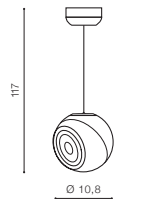

installation place

specification

beam angle: 60°

COLOUR / NEW INDEX NO.

- WHITE (WH) **AZ4522**
- BLACK (BK) **AZ4521**

TILT 40°

ROTATION 360°

WH