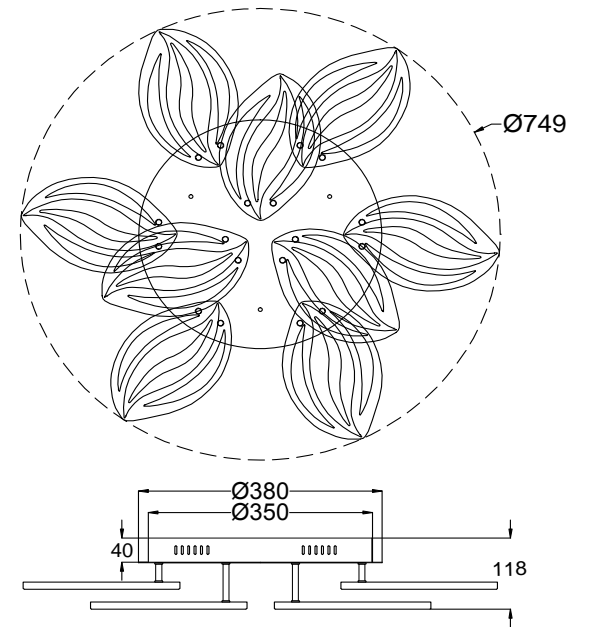

FREYA
TRADITION OF QUALITY

Instruction

FR6013CL-L157W

MAX 157W
13500 Lumen

Model: FR6013CL-L157W
Collection: LED
Series: Myrtle

Ceiling Lamps