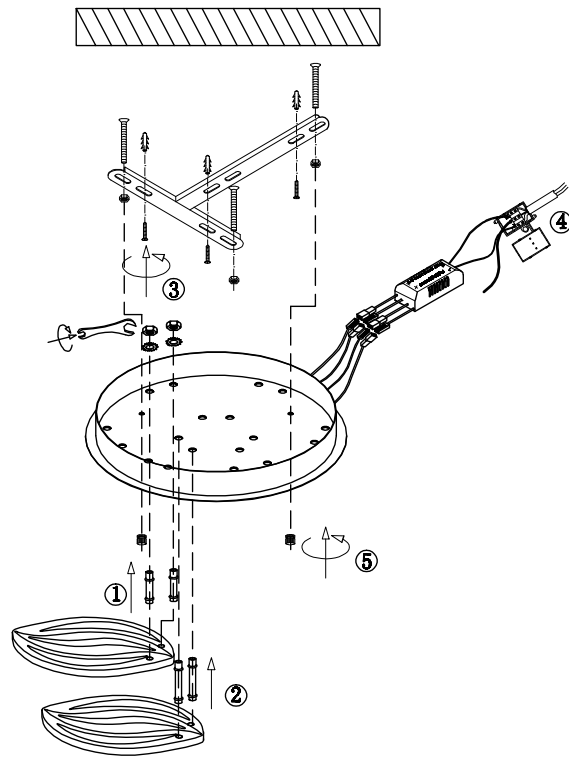

FREYA
TRADITION OF QUALITY

Instruction

FR6013CL-L157W

MAX 157W
13500 Lumen

Model: FR6013CL-L157W
Collection: LED
Series: Myrtle

Ceiling Lamps