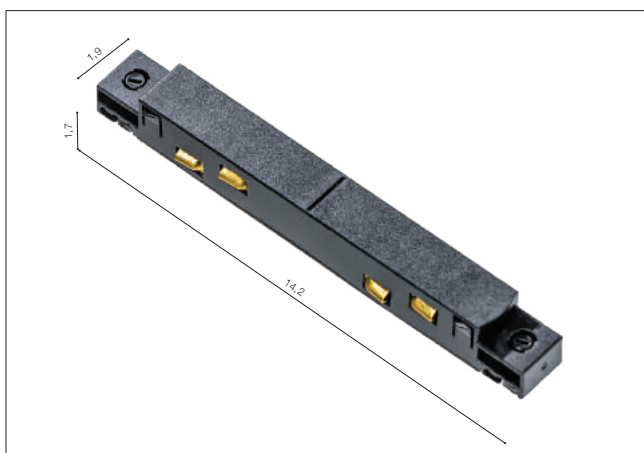

TRACK MAGNETIC

Accessories for Track Magnetic

Track Magnetic Driver Insight (60W; 100W; 200W)

- DRIVER INSIGHT 60W (BLACK)AZ4669
- DRIVER INSIGHT 60W (WHITE)AZ4670
- DRIVER INSIGHT 100W (BLACK)AZ4671
- DRIVER INSIGHT 100W (WHITE)AZ4672
- DRIVER INSIGHT 200W (BLACK)AZ4673
- DRIVER INSIGHT 200W (WHITE)AZ4674

Track Magnetic Straight Connector

- STRAGHT CONNECTOR (BLACK)AZ4677
- STRAGHT CONNECTOR (WHITE)AZ4678

Track Magnetic Mechanical Connector

- MECHANICAL CONNECTOR (BLACK)AZ4689
- MECHANICAL CONNECTOR (WHITE)AZ4690

Track Magnetic Suspension Kit 2m

- TRACK MAGNETIC SUSPENSION KIT 2m (BLACK)AZ4693
- TRACK MAGNETIC SUSPENSION KIT 2m (WHITE)AZ4694

* - EXPLANATION SHORTCUT PAGE 2 (E)