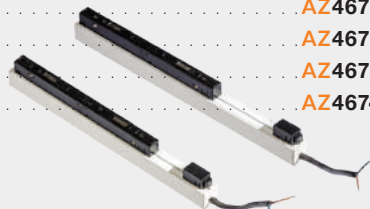

TRACK MAGNETIC

Accessories for Track Magnetic

Track Magnetic Driver Insight (60W; 100W; 200W)

- DRIVER INSIGHT 60W (BLACK)AZ4669
- DRIVER INSIGHT 60W (WHITE)AZ4670
- DRIVER INSIGHT 100W (BLACK)AZ4671
- DRIVER INSIGHT 100W (WHITE)AZ4672
- DRIVER INSIGHT 200W (BLACK)AZ4673
- DRIVER INSIGHT 200W (WHITE)AZ4674

Track Magnetic Straight Connector

- STRAGHT CONNECTOR (BLACK)AZ4677
- STRAGHT CONNECTOR (WHITE)AZ4678

Track Magnetic Mechanical Connector

- MECHANICAL CONNECTOR (BLACK)AZ4689
- MECHANICAL CONNECTOR (WHITE)AZ4690

Track Magnetic Suspension Kit 2m

- TRACK MAGNETIC SUSPENSION KIT 2m (BLACK)AZ4693
- TRACK MAGNETIC SUSPENSION KIT 2m (WHITE)AZ4694

* - EXPLANATION SHORTCUT PAGE 2 (E)