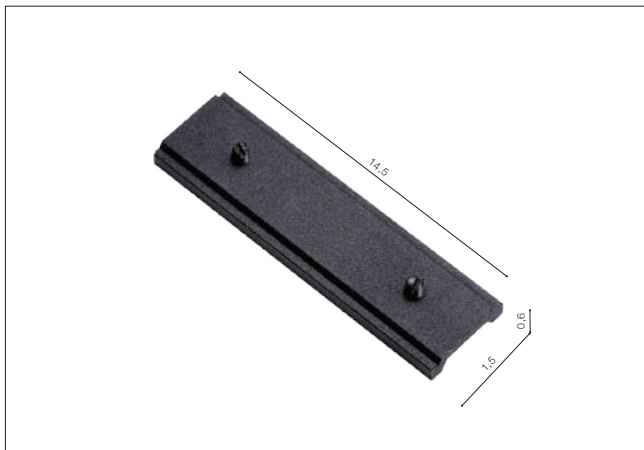

TRACK MAGNETIC

Accessories for Track Magnetic

Track Magnetic Driver Insight (60W; 100W; 200W)

- DRIVER INSIGHT 60W (BLACK)AZ4669
- DRIVER INSIGHT 60W (WHITE)AZ4670
- DRIVER INSIGHT 100W (BLACK)AZ4671
- DRIVER INSIGHT 100W (WHITE)AZ4672
- DRIVER INSIGHT 200W (BLACK)AZ4673
- DRIVER INSIGHT 200W (WHITE)AZ4674

Track Magnetic Straight Connector

- STRAGHT CONNECTOR (BLACK)AZ4677
- STRAGHT CONNECTOR (WHITE)AZ4678

Track Magnetic Mechanical Connector

- MECHANICAL CONNECTOR (BLACK)AZ4689
- MECHANICAL CONNECTOR (WHITE)AZ4690

Track Magnetic Suspension Kit 2m

- TRACK MAGNETIC SUSPENSION KIT 2m (BLACK)AZ4693
- TRACK MAGNETIC SUSPENSION KIT 2m (WHITE)AZ4694

* - EXPLANATION SHORTCUT PAGE 2 (E)