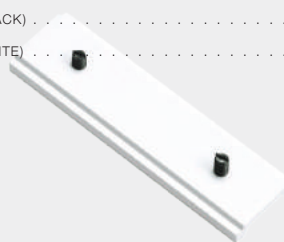

TRACK MAGNETIC

Accessories for Track Magnetic

Track Magnetic Driver Insight (60W; 100W; 200W)

- DRIVER INSIGHT 60W (BLACK)AZ4669
- DRIVER INSIGHT 60W (WHITE)AZ4670
- DRIVER INSIGHT 100W (BLACK)AZ4671
- DRIVER INSIGHT 100W (WHITE)AZ4672
- DRIVER INSIGHT 200W (BLACK)AZ4673
- DRIVER INSIGHT 200W (WHITE)AZ4674

Track Magnetic Straight Connector

- STRAGHT CONNECTOR (BLACK)AZ4677
- STRAGHT CONNECTOR (WHITE)AZ4678

Track Magnetic Mechanical Connector

- MECHANICAL CONNECTOR (BLACK)AZ4689
- MECHANICAL CONNECTOR (WHITE)AZ4690