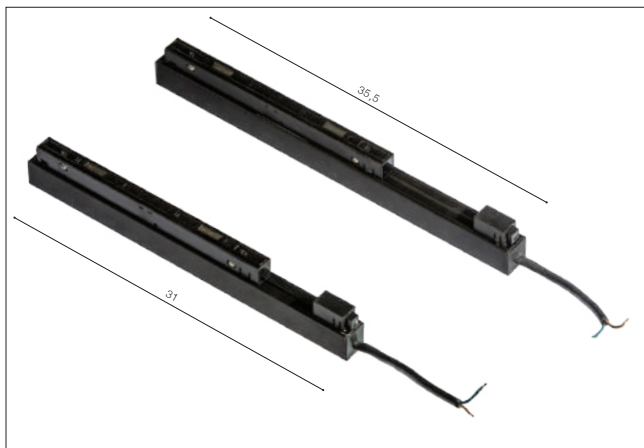

TRACK MAGNETIC

Accessories for Track Magnetic

Track Magnetic Driver Insight (60W; 100W; 200W)

- DRIVER INSIGHT 60W (BLACK)AZ4669
- DRIVER INSIGHT 60W (WHITE)AZ4670
- DRIVER INSIGHT 100W (BLACK)AZ4671
- DRIVER INSIGHT 100W (WHITE)AZ4672
- DRIVER INSIGHT 200W (BLACK)AZ4673
- DRIVER INSIGHT 200W (WHITE)AZ4674

Track Magnetic Straight Connector

- STRAGHT CONNECTOR (BLACK)AZ4677
- STRAGHT CONNECTOR (WHITE)AZ4678

Track Magnetic Mechanical Connector

- MECHANICAL CONNECTOR (BLACK)AZ4689
- MECHANICAL CONNECTOR (WHITE)AZ4690

Track Magnetic Suspension Kit 2m

- TRACK MAGNETIC SUSPENSION KIT 2m (BLACK)AZ4693
- TRACK MAGNETIC SUSPENSION KIT 2m (WHITE)AZ4694

* - EXPLANATION SHORTCUT PAGE 2 (E)