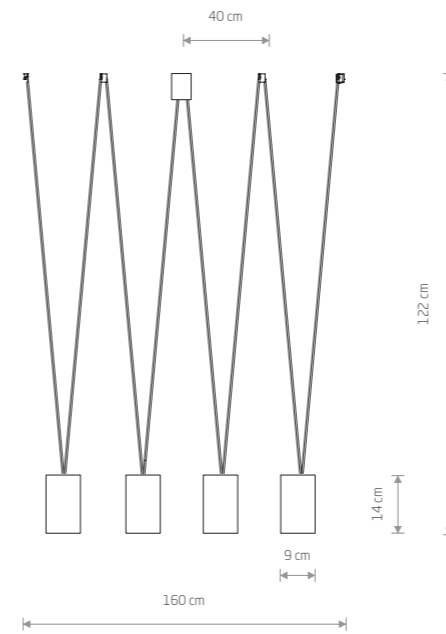

4xGU10, max 10W only LED

**MORE EYE**

painted steel

- 7826
- 7825

5xGU10, max 10W only LED

solid brass, painted steel

- 7608

5xGU10, max 10W only LED

**MORE TONE**

painted steel, plastic ABS

- 7816
- 7814

4xGU10, max 10W only LED

**MORE TONE**

painted steel, plastic ABS

- 7821
- 7817

5xGU10, max 10W only LED