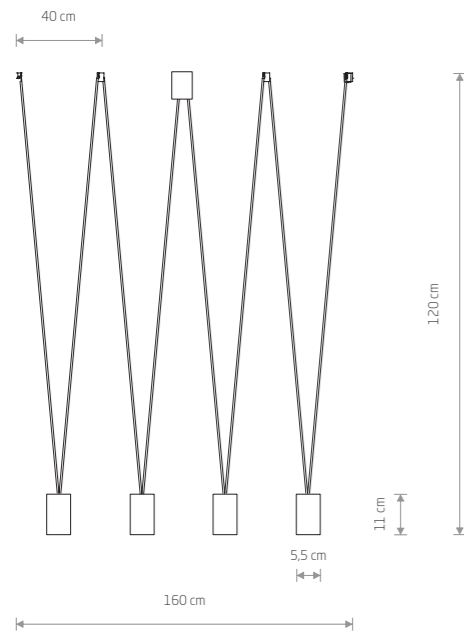

MORE EYE 7825

MORE TONE 7817

**MORE EYE**

painted steel

- 7824
- 7822

4xGU10, max 10W only LED

solid brass, painted steel

- 7610

4xGU10, max 10W only LED

**MORE EYE**

painted steel

- 7826
- 7825

5xGU10, max 10W only LED

solid brass, painted steel

- 7608

5xGU10, max 10W only LED

**MORE TONE**

painted steel, plastic ABS

- 7816
- 7814

4xGU10, max 10W only LED

**MORE TONE**

painted steel, plastic ABS

- 7821
- 7817

5xGU10, max 10W only LED