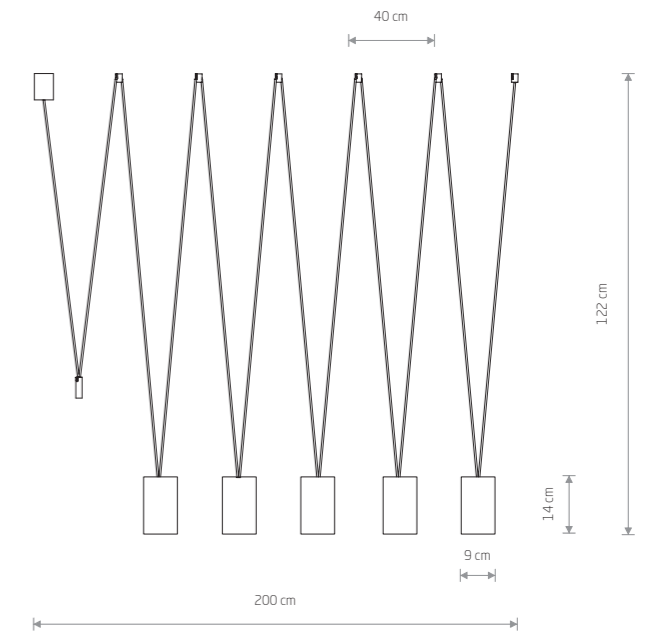

4xGU10, max 10W only LED

**MORE EYE**

painted steel

- 7826
- 7825

5xGU10, max 10W only LED

solid brass, painted steel

- 7608

5xGU10, max 10W only LED

**MORE TONE**

painted steel, plastic ABS

- 7816
- 7814

4xGU10, max 10W only LED

**MORE TONE**

painted steel, plastic ABS

- 7821
- 7817

5xGU10, max 10W only LED