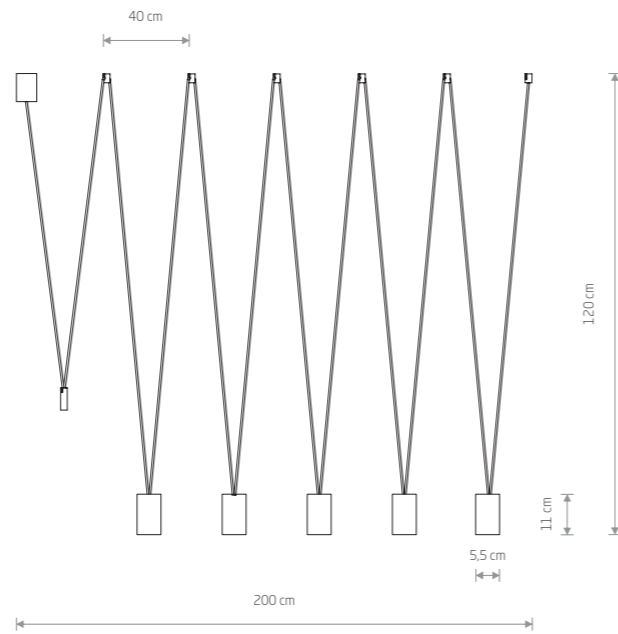

MORE EYE 7825

MORE TONE 7817

**MORE EYE**

painted steel

- 7824
- 7822

4xGU10, max 10W only LED

solid brass, painted steel

- 7610

4xGU10, max 10W only LED

**MORE EYE**

painted steel

- 7826
- 7825

5xGU10, max 10W only LED

solid brass, painted steel

- 7608

5xGU10, max 10W only LED

**MORE TONE**

painted steel, plastic ABS

- 7816
- 7814

4xGU10, max 10W only LED

**MORE TONE**

painted steel, plastic ABS

- 7821
- 7817

5xGU10, max 10W only LED