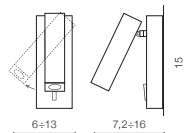

ANGUS LED SWITCH

LED integrated

voltage: 230V	LED 3W 250lm 3000K	
IP20		
technical specification	installation place	
	beam angle: 15°	

COLOUR / NEW INDEX NO.

- WHITE (WH) **AZ2446**
- CHROME (CH) **AZ2445**