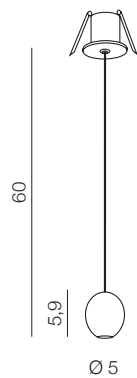

Ovum

new

352

Ovum 1 Spot

AZ3093

(black)

LED 4,5W 220lm 3000K
aluminium

Ovum 1 Pendant Downlight LED

AZ3096

(black)

LED 4,5W 220lm 3000K
aluminium

Ovum 1 Pendant LED

AZ3095

(black)

LED 4,5W 220lm 3000K
aluminium