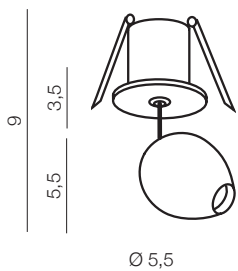

Ovum

new

352

Ovum 1 Spot

AZ3093

(black)

LED 4,5W 220lm 3000K
aluminium

Ovum 1 Pendant Downlight LED