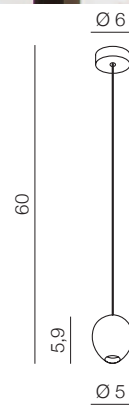

Ovum

new

352

Ovum 1 Spot

AZ3093

(black)

LED 4,5W 220lm 3000K
aluminium

Ovum 1 Pendant Downlight LED

AZ3096

(black)

LED 4,5W 220lm 3000K
aluminium

Ovum 1 Pendant LED

AZ3095

(black)

LED 4,5W 220lm 3000K
aluminium