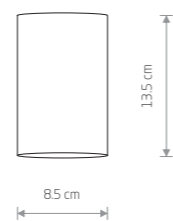

BRAVO

painting aluminum, glass

8364 8365

1xGU10, max 15W

IP54

ALPHA

painting aluminum, glass

8362 8363

1xGU10, max 15W

IP54

ALPHA 8363