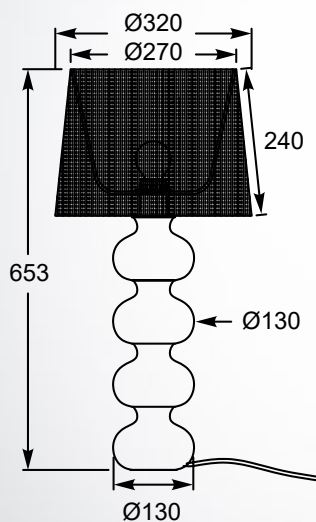

DECO
Floor lamp
TS-060216F-BK
1xE27 MAX 60W
metal chrome body,
black stripes textil shade

DECO
Floor lamp
TS-060216F-CHWH
1xE27 MAX 60W
metal chrome body,
white stripes textil shade

DECO
Table lamp
TS-060216T-BK
1xE27 MAX 60W
metal chrome body,
black stripes textil shade

DECO
Table lamp
TS-060216T-CHWH
1xE27 MAX 60W
metal chrome body,
white stripes textil shade