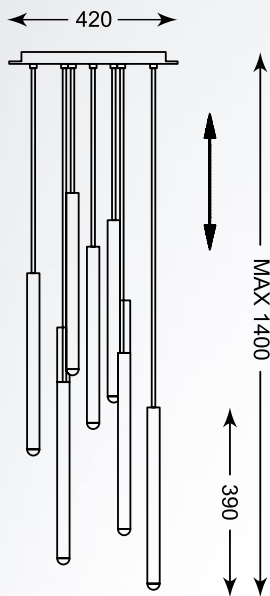

LOYA
Pendant lamp
P0461-11A-B5SC
11xLED 5W, 4950LM 3000K
chrome, french gold,
antique copper metal

LOYA
Pendant lamp
P0461-09C-B5SC
9xLED 5W, 4050LM 3000K
chrome, french gold,
antique copper, metal

LOYA
Pendant lamp
P0461-09C-B5F4
9xLED 5W, 4050LM 3000K
metal chrome body

LOYA
Pendant lamp
P0461-09C-B5SB
9xLED 5W, 4050LM 3000K
french gold, matt white, metal