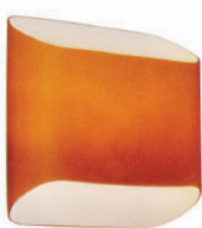

# Pancake

334

## Pancake

- ❶ AZ0112 (black)
- ❷ AZ0113 (amber)
- ❸ AZ0114 (white)
- ❹ AZ0136 (red)

G9 2x 40W  
metal/glass

❶ BLACK

❷ AMBER

❸ WHITE

❹ RED