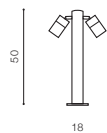

ROLF IP44

Outdoor lamps

ROLF 1 WALL

bulb not included

voltage: 230V	GU10 1x MAX 35W	<input checked="" type="checkbox"/>
IP44	installation place	<input type="checkbox"/>

COLOUR / NEW INDEX NO.

- BLACK (BK) **AZ4475**
- DARK GREY (DGR) **AZ4476**
- WHITE (WH) **AZ4477**

ROLF 2 500

bulb not included

voltage: 230V	LED GU10 2x MAX 35W	<input checked="" type="checkbox"/>
IP44	installation place	<input type="checkbox"/>

COLOUR / NEW INDEX NO.

- BLACK (BK) **AZ4456**
- DARK GREY (DGR) **AZ4457**