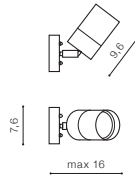

ROLF IP44

Outdoor lamps

ROLF 1 WALL

bulb not included

voltage: 230V	GU10 1x MAX 35W	<input checked="" type="checkbox"/>
IP44	installation place	<input type="checkbox"/>

COLOUR / NEW INDEX NO.

- BLACK (BK) **AZ4475**
- DARK GREY (DGR) **AZ4476**
- WHITE (WH) **AZ4477**

ROLF 2 500

bulb not included

voltage: 230V	LED GU10 2x MAX 35W	<input checked="" type="checkbox"/>
IP44	installation place	<input type="checkbox"/>

COLOUR / NEW INDEX NO.

- BLACK (BK) **AZ4456**
- DARK GREY (DGR) **AZ4457**