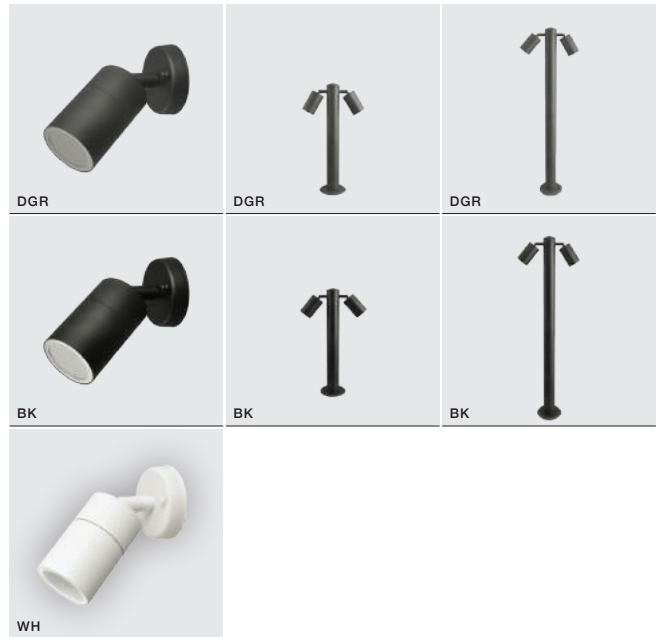

ROLF IP44

Outdoor lamps

ROLF 1 WALL

bulb not included

voltage: 230V	GU10 1x MAX 35W	<input checked="" type="checkbox"/>
IP44	installation place	<input type="checkbox"/>

COLOUR / NEW INDEX NO.

- BLACK (BK) **AZ4475**
- DARK GREY (DGR) **AZ4476**
- WHITE (WH) **AZ4477**

ROLF 2 500

bulb not included

voltage: 230V	LED GU10 2x MAX 35W	<input checked="" type="checkbox"/>
IP44	installation place	<input type="checkbox"/>

COLOUR / NEW INDEX NO.

- BLACK (BK) **AZ4456**
- DARK GREY (DGR) **AZ4457**

ROLF 2 900

bulb not included

voltage: 230V	LED GU10 2x MAX 35W	<input checked="" type="checkbox"/>
IP44	installation place	<input type="checkbox"/>

COLOUR / NEW INDEX NO.

- BLACK (BK) **AZ4458**
- DARK GREY (DGR) **AZ4459**