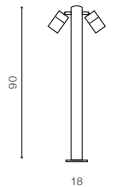

ROLF IP44

Outdoor lamps

ROLF 1 WALL

bulb not included

voltage: 230V	GU10 1x MAX 35W	<input checked="" type="checkbox"/>
IP44	installation place	<input type="checkbox"/>

COLOUR / NEW INDEX NO.

- BLACK (BK) **AZ4475**
- DARK GREY (DGR) **AZ4476**
- WHITE (WH) **AZ4477**

ROLF 2 500

bulb not included

voltage: 230V	LED GU10 2x MAX 35W	<input checked="" type="checkbox"/>
IP44	installation place	<input type="checkbox"/>

COLOUR / NEW INDEX NO.

- BLACK (BK) **AZ4456**
- DARK GREY (DGR) **AZ4457**

ROLF 2 900

bulb not included

voltage: 230V	LED GU10 2x MAX 35W	<input checked="" type="checkbox"/>
IP44	installation place	<input type="checkbox"/>

COLOUR / NEW INDEX NO.

- BLACK (BK) **AZ4458**
- DARK GREY (DGR) **AZ4459**