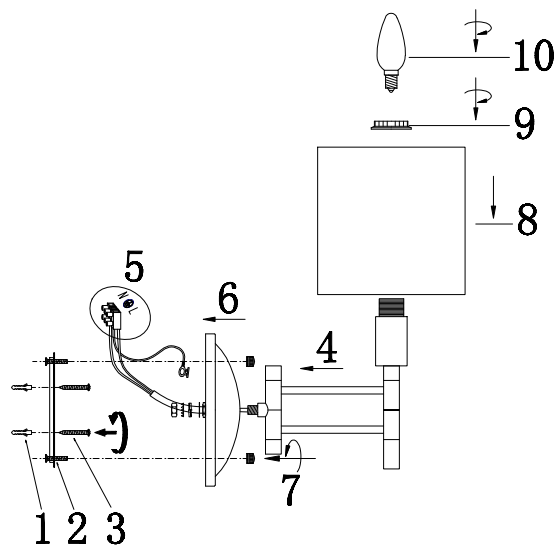

Instruction

FR5674WL-01N

1 x E14 (60W)

Model: FR5674WL-01N

Series: Lika

Wall Lamps