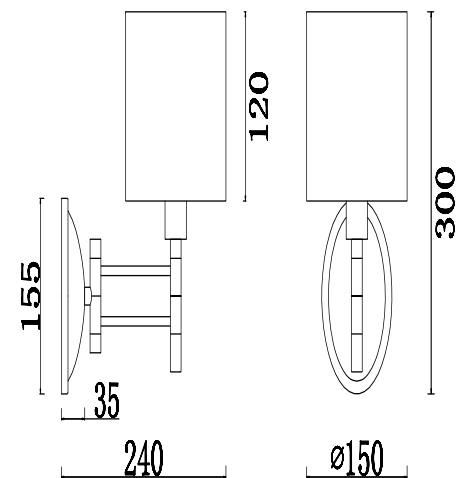

Instruction

FR5674WL-01N

1 x E14 (60W)

Model: FR5674WL-01N

Series: Lika

Wall Lamps