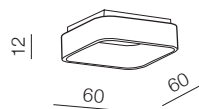

Solvent S Top CCT SMART 60 + Remote Control LED

- 1 AZ4007 (grey)
- 2 AZ4006 (white)
- 3 AZ4005 (black)

LED 42W 3300lm CCT
steel/acryl