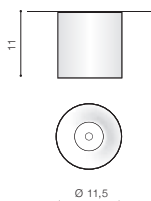

MANE 30W

voltage: 230V	LED 30W 2400lm 3000K	LED integrated
IP20		LED
technical specification	installation place	beam angle: 23°

COLOUR / NEW INDEX NO.

- BLACK (BK) **AZ4156**
- WHITE (WH) **AZ4155**
- GOLD (GO) **AZ4157**

MANE 30W DIMM

voltage: 230V	LED 30W DIMM 2400lm 3000K	LED integrated
IP20		LED
technical specification	installation place	beam angle: 23°

COLOUR / NEW INDEX NO.

- BLACK (BK) **AZ4328**
- WHITE (WH) **AZ4330**
- GOLD (GO) **AZ4329**