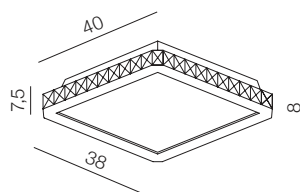

LED

Gallant 38 Square

AZ1594

(chrome)

LED 24W 1440lm 3000K
metal/glas