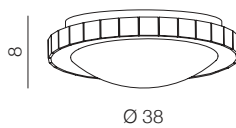

Gallant 50 Square

AZ1595

(chrome)

LED 24W 1440lm 3000K
metal/glass

LED

Gallant 38 Round

AZ1592

(chrome)

LED 24W 1440lm 3000K
metal/glass