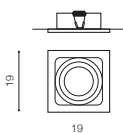

BK / ALU *

SISTO 1

bulb not included

voltage: 230V	1x ES111 MAX 50W or ADAP111	
IP20	connect GU10 1x Max 40W	
	installation place	
	inlet opening	16X16cm

COLOUR / NEW INDEX NO.

- ALUMINIUM (ALU) **AZ0793**
- WHITE / BLACK (WH/BK) **AZ1446**
- BLACK / BLACK (BK/BK) **AZ2810**

BK / BK *

SISTO 2

bulb not included

voltage: 230V	connect 2x ES111 MAX 50W or ADAP111	
IP20	connect GU10 2x Max 40W	
	installation place	
	inlet opening	30,5x16cm

COLOUR / NEW INDEX NO.

- ALUMINIUM (ALU) **AZ0794**
- WHITE / BLACK (WH/BK) **AZ1447**
- BLACK/BLACK (BK/BK) **AZ2809**