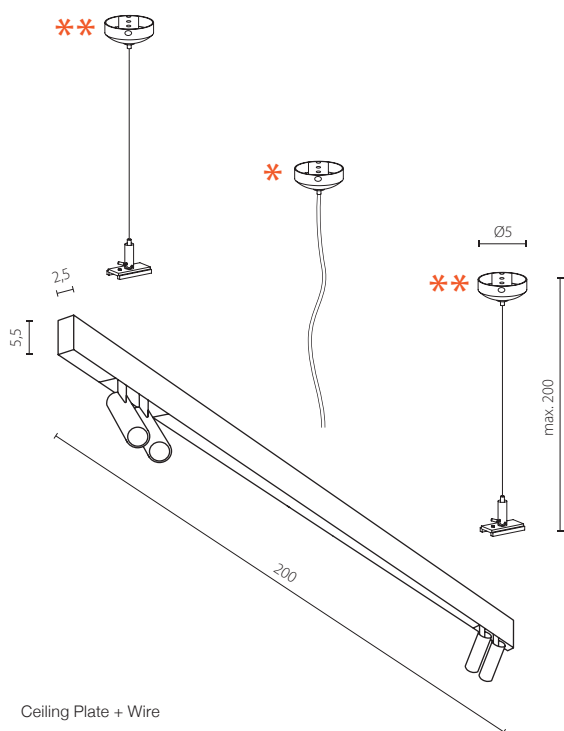

52M2031BK-AZ4810
track magnetic 2m, 3000K, black

52M2031WH-AZ4811
track magnetic 2m, 3000K, white

TRACK MAGNETIC SET 2M 3000K / 4000K

LED integrated

voltage: 48V

IP20

technical

specification

LED 51W 3131lm 3000K

LED 53W 3041lm 4000K

installation: Track Magnetic

pendant with AZ4828 or AZ4829

LED

COLOUR / NEW INDEX NO.

	3000K BLACK (BK)	AZ4810	(52M2031BK)
	3000K WHITE (BK)	AZ4811	(52M2031WH)
	4000K BLACK (BK)	AZ4812	(52M2041BK)
	4000K WHITE (BK)	AZ4813	(52M2041WH)

Set specification:

AZ4810 = AZ4642 + AZ4671 + AZ4652 + AZ4607+2x AZ4584

AZ4811 = AZ4643 + AZ4672 + AZ4653 + AZ4608+2x AZ4585

AZ4812 = AZ4642 + AZ4671 + AZ4652 + AZ4609+2x AZ4586

AZ4813 = AZ4643 + AZ4672 + AZ4653 + AZ4610+2x AZ4587

- * Ceiling Plate + Wire
- ** Track Magnetic Suspension Kit 2m

NIKO 2 TRACK MAGNETIC 2x7W 3000K WH/BK

NIKO 2 TRACK MAGNETIC 2x7W 3000K BK/BK