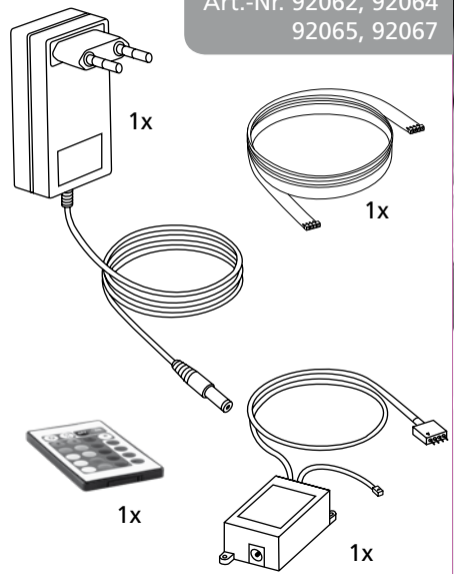

EGLO Leuchten GmbH,
Heiligkreuz 22, 6136 Pill, Austria
Made in China
www.eglo.com

EGLO LEDSTRIPES

BASIC + FLEX

Art.-Nr. 92062, 92064
92065, 92067

Art.-Nr. 92062, 92064
92065, 92067

Art.-Nr. 92062, 92065

x = 2m, y = 1cm

Art.-Nr. 92064, 92067

x = 5m, y = 1cm