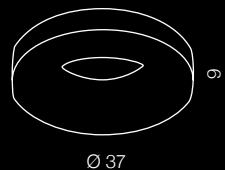

# Ring LED

257

1 WHITE

2 SATIN NICKEL

3 CHROME