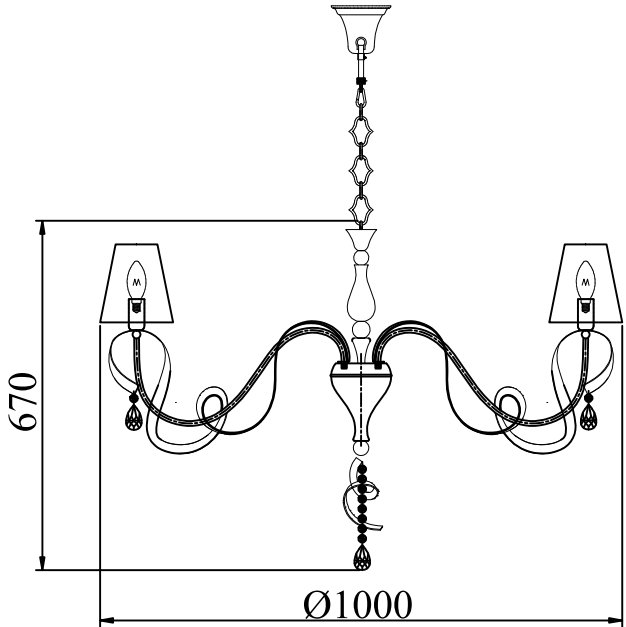

Instruction

Collection: Elegant
Series: Intreccio
Model: ARM010-08-R
Suspended

A=8
B=1

8 x E14 (40w)

MAYTONI
DECORATIVE LIGHTING

www.maytoni.de