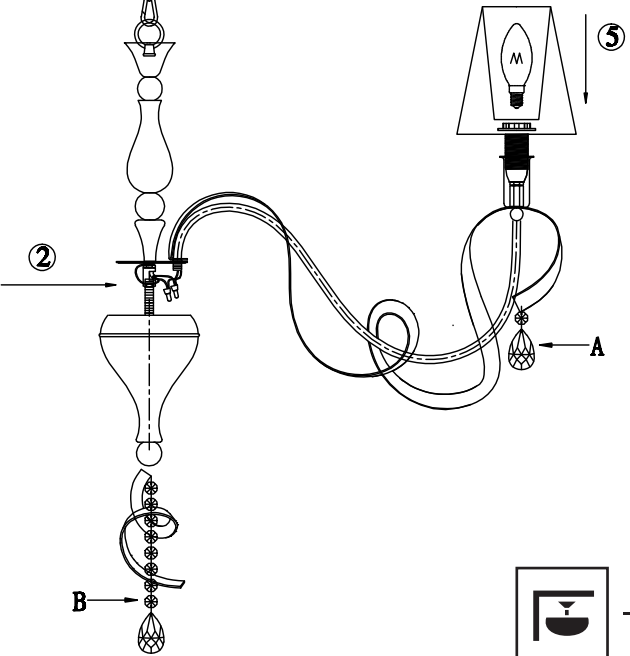

Instruction

Collection: Elegant
Series: Intreccio
Model: ARM010-08-R
Suspended

A=8
B=1

8 x E14 (40w)

MAYTONI
DECORATIVE LIGHTING

www.maytoni.de