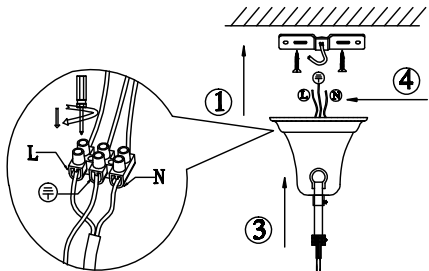

Instruction

Collection: Elegant
Series: Intreccio
Model: ARM010-08-R
Suspended

A=8
B=1

8 x E14 (40w)

MAYTONI
DECORATIVE LIGHTING

www.maytoni.de