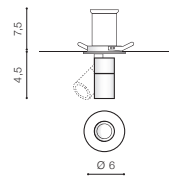

BK \*

LINA

LED integrated

voltage: 230V

LED 2W 170lm 3000K

IP20

**LED**

technical specification

installation place  inlet opening Ø 4,6cm

beam angle: 19°

COLOUR / NEW INDEX NO.

BLACK (BK) . . . . . **AZ2708**

TILT 90°

ROTATION 360°