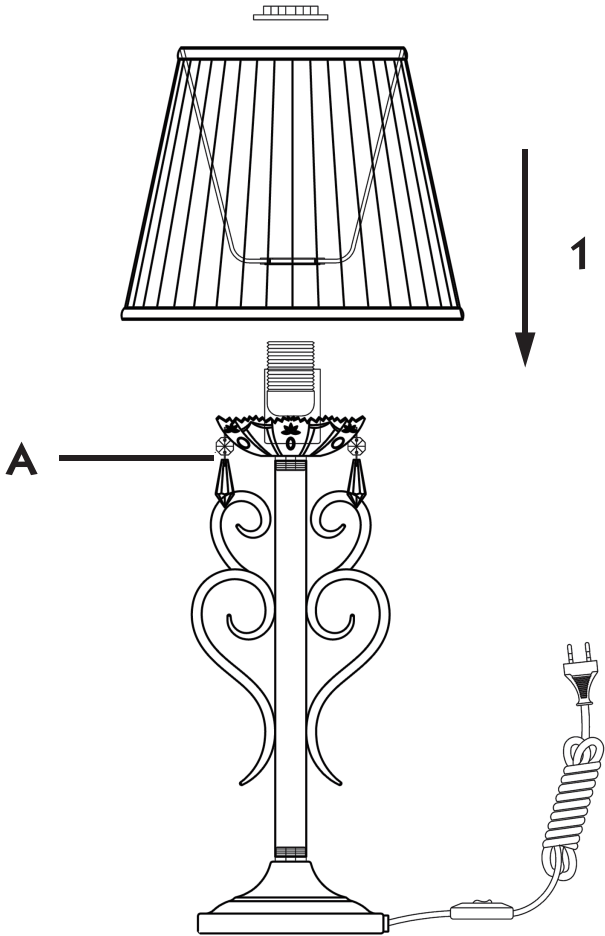

# Instruction

Collection: Elegant  
Series: Triumph  
Model: ARM288-00-G  
Mobile

A = 4

1 x E14 (40w)

**MAYTONI**  
DECORATIVE LIGHTING

[www.maytoni.de](http://www.maytoni.de)