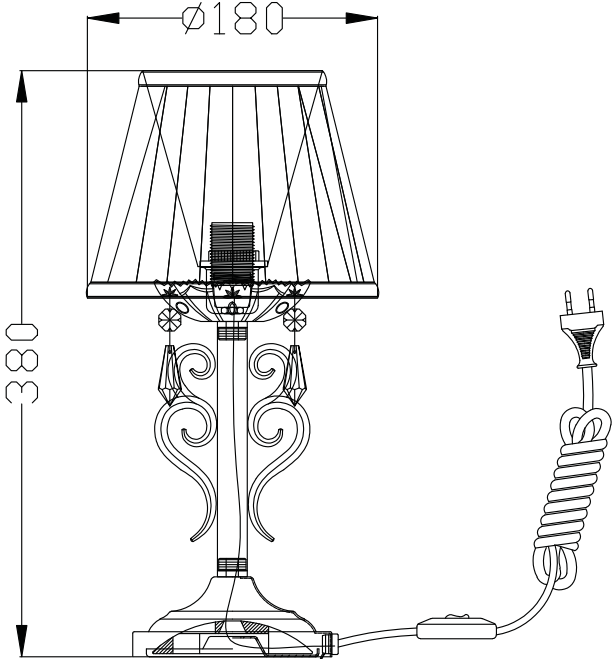

# Instruction

Collection: Elegant  
Series: Triumph  
Model: ARM288-00-G  
Mobile

A = 4

1 x E14 (40w)

**MAYTONI**  
DECORATIVE LIGHTING

[www.maytoni.de](http://www.maytoni.de)