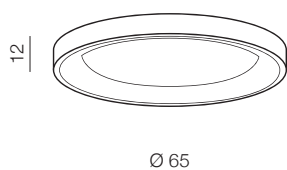

Silvam

229

Silvam 45 top LED

AZ2697

(natural exotic wood+wh)
LED 30W 1950lm 3000K
wood/acrylic

Silvam 65 top LED

AZ2698

(natural exotic wood+wh)
LED 50W 3250lm 3000K
wood/acrylic