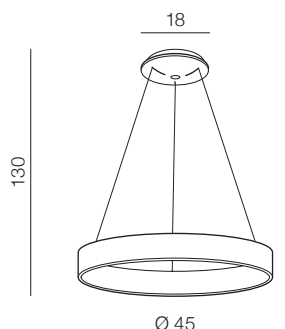

Silvam

229

Silvam 45 top LED

AZ2697

(natural exotic wood+wh)
LED 30W 1950lm 3000K
wood/acrylic

Silvam 65 top LED

AZ2698

(natural exotic wood+wh)
LED 50W 3250lm 3000K
wood/acrylic