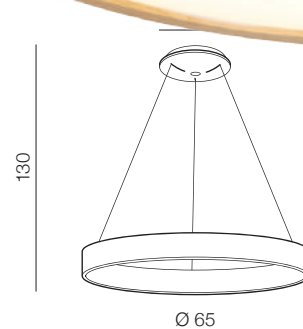

Silvam

229

Silvam 45 top LED

AZ2697

(natural exotic wood+wh)
LED 30W 1950lm 3000K
wood/acrylic

Silvam 65 top LED

AZ2698

(natural exotic wood+wh)
LED 50W 3250lm 3000K
wood/acrylic