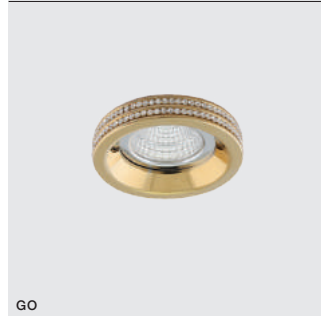

EVA

Exclusive downlights

CH *

EVA ROUND

bulb not included

voltage: 230V	connect GU10 1x Max 50W
IP20	
	installation place <input checked="" type="checkbox"/>
	inlet opening Ø 6,5cm

CH

GO

COLOUR / NEW INDEX NO.

- GOLD (GO) **AZ1459**
- CHROME (CH) **AZ1458**

CH *

EVA SQUARE

bulb not included

voltage: 230V	connect GU10 1x Max 50W
IP20	
	installation place <input checked="" type="checkbox"/>
	inlet opening Ø 6,5cm

COLOUR / NEW INDEX NO.

- CHROME (CH) **AZ1460**

CH

* - EXPLANATION SHORTCUT PAGE 2 (E)