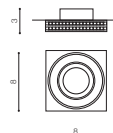

CH

* - EXPLANATION SHORTCUT PAGE 2 (E)