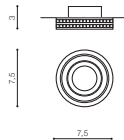

EVA

Exclusive downlights

CH *

EVA ROUND

bulb not included

voltage: 230V	connect GU10 1x Max 50W
IP20	
	installation place <input checked="" type="checkbox"/>
	inlet opening Ø 6,5cm

CH

GO

COLOUR / NEW INDEX NO.

- GOLD (GO) **AZ1459**
- CHROME (CH) **AZ1458**

CH *

EVA SQUARE

bulb not included

voltage: 230V	connect GU10 1x Max 50W
IP20	
	installation place <input checked="" type="checkbox"/>
	inlet opening Ø 6,5cm