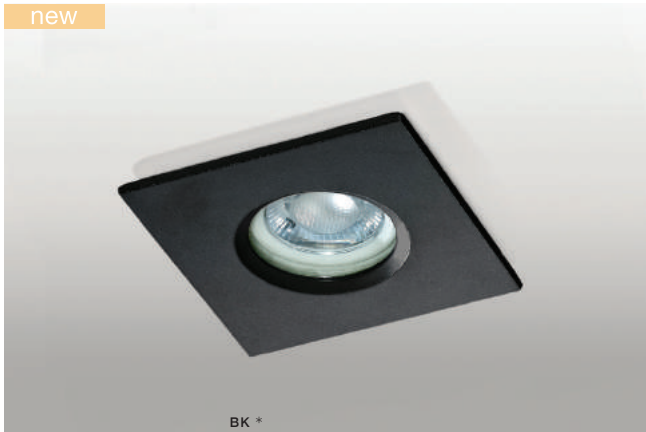

new

IKA SQUARE IP65

bulb not included

voltage: 230V	connect GU10 1x Max. 50W	<input checked="" type="checkbox"/>
IP65		<input checked="" type="checkbox"/>
	installation place	<input checked="" type="checkbox"/>
	inlet opening	<input checked="" type="checkbox"/> Ø 5,9cm

COLOUR / NEW INDEX NO.

- WHITE (WH) **AZ2864**
- BLACK (BK) **AZ4230**
- DARK GREY (DGR) **AZ4231**

new

IKA ROUND IP65

bulb not included

voltage: 230V	connect GU10 1x Max. 50W	<input checked="" type="checkbox"/>
IP65		<input checked="" type="checkbox"/>
	installation place	<input checked="" type="checkbox"/>
	inlet opening	<input checked="" type="checkbox"/> Ø 5,9cm

COLOUR / NEW INDEX NO.

- WHITE (WH) **AZ2865**
- BLACK (BK) **AZ3017**
- DARK GREY (DGR) **AZ4232**