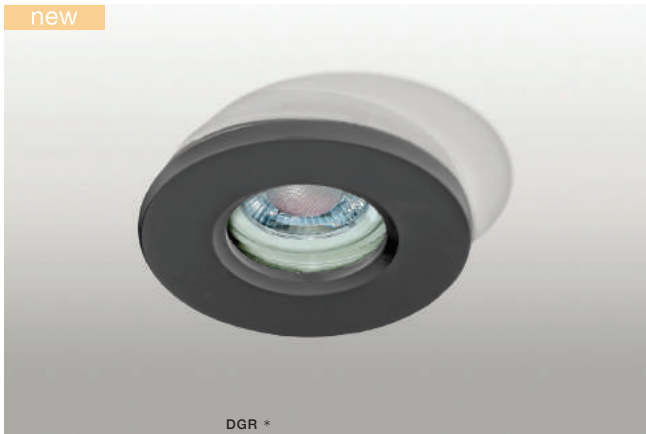

new

IKA SQUARE IP65

bulb not included

voltage: 230V	connect GU10 1x Max. 50W	<input checked="" type="checkbox"/>
IP65		<input checked="" type="checkbox"/>
	installation place	<input checked="" type="checkbox"/>
	inlet opening	<input checked="" type="checkbox"/> Ø 5,9cm

COLOUR / NEW INDEX NO.

- WHITE (WH) **AZ2864**
- BLACK (BK) **AZ4230**
- DARK GREY (DGR) **AZ4231**

new

IKA ROUND IP65

bulb not included

voltage: 230V	connect GU10 1x Max. 50W	<input checked="" type="checkbox"/>
IP65		<input checked="" type="checkbox"/>
	installation place	<input checked="" type="checkbox"/>
	inlet opening	<input checked="" type="checkbox"/> Ø 5,9cm

COLOUR / NEW INDEX NO.

- WHITE (WH) **AZ2865**
- BLACK (BK) **AZ3017**
- DARK GREY (DGR) **AZ4232**