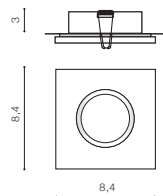

new

IKA SQUARE IP65

bulb not included

voltage: 230V	connect GU10 1x Max. 50W	<input checked="" type="checkbox"/>
IP65		<input checked="" type="checkbox"/>
	installation place	<input checked="" type="checkbox"/>
	inlet opening	<input checked="" type="checkbox"/> Ø 5,9cm

COLOUR / NEW INDEX NO.

- WHITE (WH) **AZ2864**
- BLACK (BK) **AZ4230**
- DARK GREY (DGR) **AZ4231**

new

IKA ROUND IP65

bulb not included

voltage: 230V	connect GU10 1x Max. 50W	<input checked="" type="checkbox"/>
IP65		<input checked="" type="checkbox"/>
	installation place	<input checked="" type="checkbox"/>
	inlet opening	<input checked="" type="checkbox"/> Ø 5,9cm