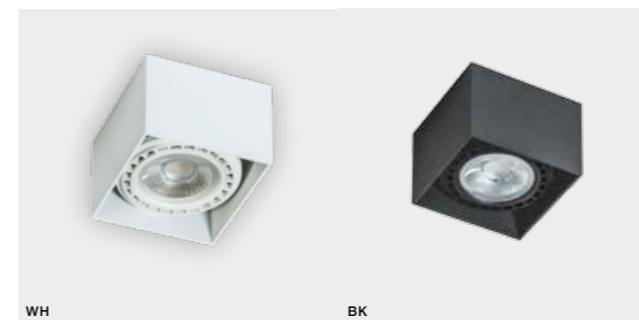

ECO ALIX 230V

Exposed downlights

ECO ALIX

bulb not included

product code – look AZ	connect 1x ES111 MAX 50W
aluminium	or ADAP111 + GU10 Max 40W
IP20	installation place
group energy label	

COLOUR / NEW INDEX NO.

- WHITE (WH) **AZ1836**
- BLACK (BK) **AZ1837**

ECO ALEX 230V

Exposed downlights

ECO ALEX

bulb not included

product code – look AZ	connect 1x ES111 MAX 50W
aluminium	or ADAP111 + GU10 Max 40W
IP20	installation place
group energy label	

COLOUR / NEW INDEX NO.

- WHITE (WH) **AZ1835**
- BLACK (BK) **AZ1834**

* - EXPLANATION SHORTCUT PAGE 2 (E)