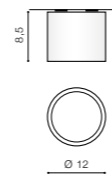

- WHITE (WH) **AZ1836**
- BLACK (BK) **AZ1837**

ECO ALEX 230V

Exposed downlights

ECO ALEX

bulb not included

product code – look AZ	connect 1x ES111 MAX 50W
aluminium	or ADAP111 + GU10 Max 40W
IP20	installation place
group energy label	