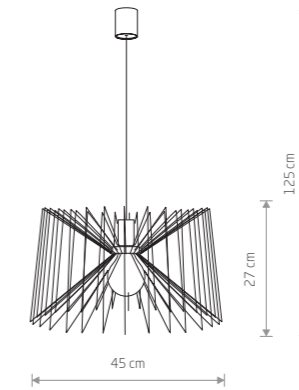

UMBRELLA 8873

UMBRELLA

■ painted steel

■ 8873

● 1xE27, max 60W

■ brass-plated steel, painted steel

■ 8874

● 1xE27, max 60W

NESS

■ painted steel

■ 6767

■ 6768

● 1xE27, max 60W

NESS 6767

KAREN 4607

KAREN