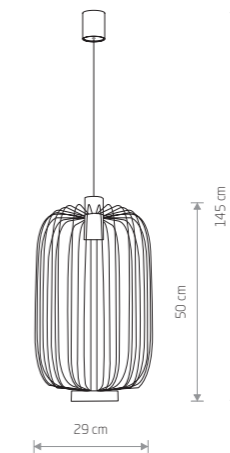

UMBRELLA 8873

UMBRELLA

■ painted steel

■ 8873

● 1xE27, max 60W

■ brass-plated steel, painted steel

■ 8874

● 1xE27, max 60W

NESS

■ painted steel

■ 6767

■ 6768

● 1xE27, max 60W

NESS 6767

KAREN 4607

KAREN

■ painted steel, fabric

■ 4607

● 1xE27, max 40W

CAGE

■ painted steel

■ 6844

● 1xGU10, max 35W

CAGE 6844

CAMILLA 4610

CAMILLA

■ painted steel, fabric

■ 4611

■ 4610

● 1xE27, max 40W

ALLAN

■ painted steel