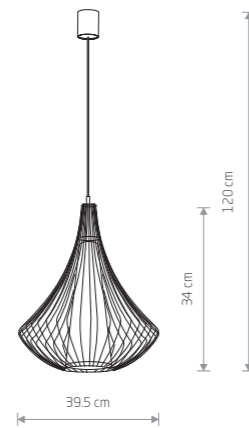

UMBRELLA 8873

UMBRELLA

■ painted steel

■ 8873

● 1xE27, max 60W

■ brass-plated steel, painted steel

■ 8874

● 1xE27, max 60W

NESS

■ painted steel

■ 6767

■ 6768

● 1xE27, max 60W

NESS 6767

KAREN 4607

KAREN

■ painted steel, fabric

■ 4607

● 1xE27, max 40W

CAGE

■ painted steel

■ 6844

● 1xGU10, max 35W

CAGE 6844