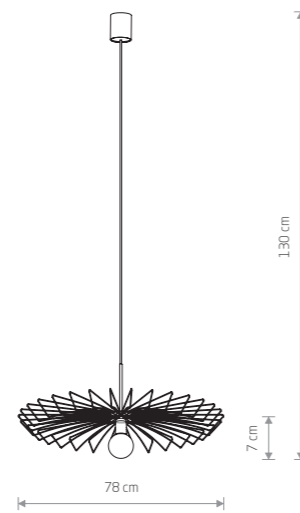

UMBRELLA 8873

UMBRELLA

■ painted steel

■ 8873

● 1xE27, max 60W

■ brass-plated steel, painted steel

■ 8874

● 1xE27, max 60W

NESS

■ painted steel

■ 6767

■ 6768

● 1xE27, max 60W

NESS 6767

KAREN 4607

KAREN

■ painted steel, fabric

■ 4607

● 1xE27, max 40W

CAGE

■ painted steel

■ 6844

● 1xGU10, max 35W

CAGE 6844

CAMILLA 4610

CAMILLA

■ painted steel, fabric

■ 4611

■ 4610

● 1xE27, max 40W

ALLAN

■ painted steel