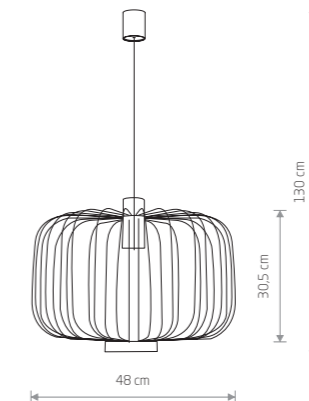

ALLAN

■ painted steel

■ 6941

● 1xGU10, max 35W