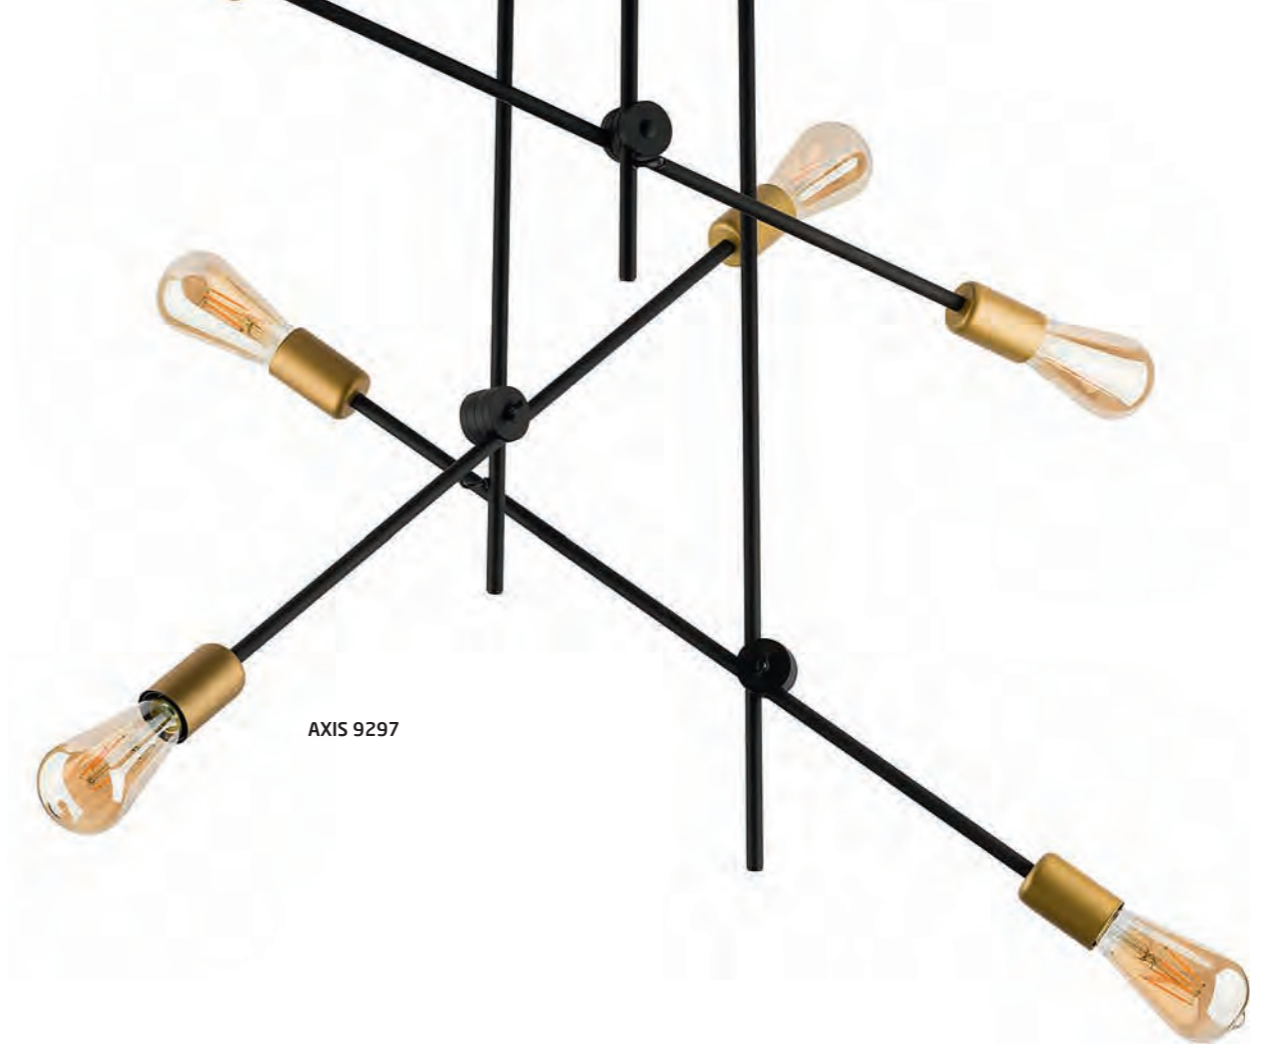

AXIS 9294

AXIS 9297

**AXIS**  
painted steel

9294

1xE27, max 60W

**AXIS**  
painted steel

9296

6xE27, max 60W

**AXIS**  
painted steel

9297

6xE27, max 60W