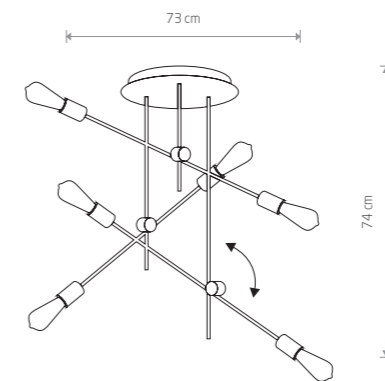

AXIS 9294

AXIS 9297

**AXIS**  
painted steel

9294

1xE27, max 60W

**AXIS**  
painted steel

9296

6xE27, max 60W

**AXIS**  
painted steel

9297

6xE27, max 60W