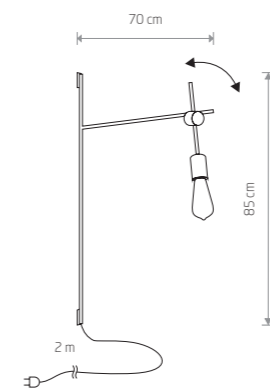

AXIS 9294

AXIS 9297

**AXIS**  
painted steel

9294

1xE27, max 60W

**AXIS**  
painted steel

9296

6xE27, max 60W

**AXIS**  
painted steel

9297

6xE27, max 60W