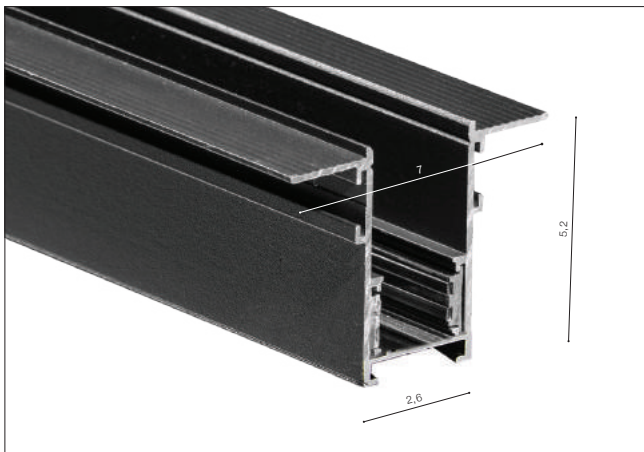

Available options for installation place – surface-mounted, flush-mounted and suspended

## Track Magnetic 52 Gips1 (1m, 1,5m, 2m) WITH END CAP 2X (ALL INCLUDED)

- TRACK 52 GIPS1 1m (BLACK) . . . . . **AZ4863**
- TRACK 52 GIPS1 1,5m (BLACK) . . . . . **AZ4864**
- TRACK 52 GIPS1 2m (BLACK) . . . . . **AZ4865**

## Track Magnetic 52 Gips2 (1m, 1,5m, 2m) WITH END CAP 2X (ALL INCLUDED)

- TRACK 52 GIPS2 1m (BLACK) . . . . . **AZ4646**
- TRACK 52 GIPS2 1m (WHITE) . . . . . **AZ4647**
- TRACK 52 GIPS2 1,5m (BLACK) . . . . . **AZ4648**
- TRACK 52 GIPS2 1,5m (WHITE) . . . . . **AZ4649**
- TRACK 52 GIPS2 2m (BLACK) . . . . . **AZ4650**
- TRACK 52 GIPS2 2m (WHITE) . . . . . **AZ4651**