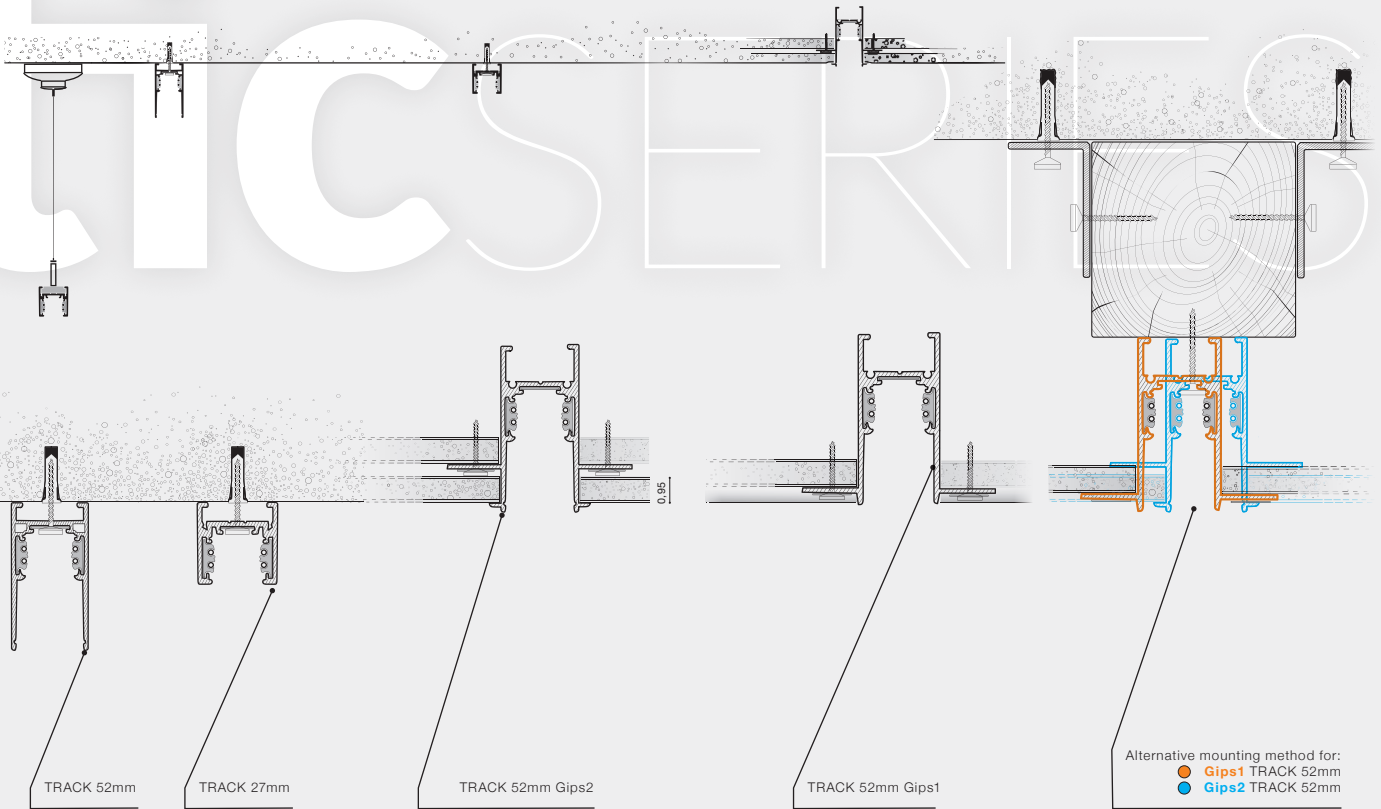

Available options for installation place – surface-mounted, flush-mounted and suspended

## Track Magnetic 52 Gips1 (1m, 1,5m, 2m) WITH END CAP 2X (ALL INCLUDED)

- TRACK 52 GIPS1 1m (BLACK) . . . . . **AZ4863**
- TRACK 52 GIPS1 1,5m (BLACK) . . . . . **AZ4864**
- TRACK 52 GIPS1 2m (BLACK) . . . . . **AZ4865**

## Track Magnetic 52 Gips2 (1m, 1,5m, 2m) WITH END CAP 2X (ALL INCLUDED)

- TRACK 52 GIPS2 1m (BLACK) . . . . . **AZ4646**
- TRACK 52 GIPS2 1m (WHITE) . . . . . **AZ4647**
- TRACK 52 GIPS2 1,5m (BLACK) . . . . . **AZ4648**
- TRACK 52 GIPS2 1,5m (WHITE) . . . . . **AZ4649**
- TRACK 52 GIPS2 2m (BLACK) . . . . . **AZ4650**
- TRACK 52 GIPS2 2m (WHITE) . . . . . **AZ4651**