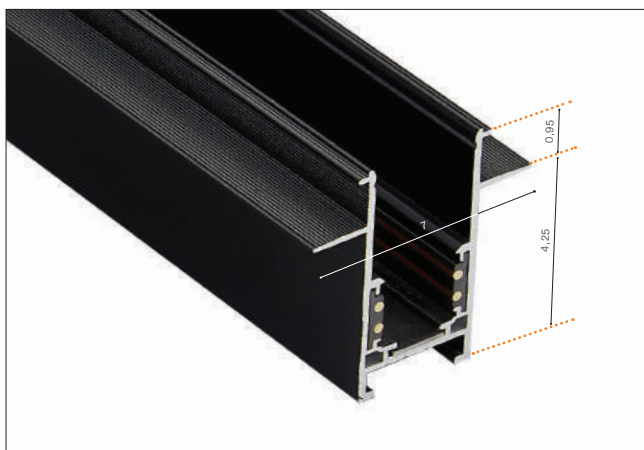

Available options for installation place – surface-mounted, flush-mounted and suspended

## Track Magnetic 52 Gips1 (1m, 1,5m, 2m) WITH END CAP 2X (ALL INCLUDED)

- TRACK 52 GIPS1 1m (BLACK) . . . . . **AZ4863**
- TRACK 52 GIPS1 1,5m (BLACK) . . . . . **AZ4864**
- TRACK 52 GIPS1 2m (BLACK) . . . . . **AZ4865**

## Track Magnetic 52 Gips2 (1m, 1,5m, 2m) WITH END CAP 2X (ALL INCLUDED)

- TRACK 52 GIPS2 1m (BLACK) . . . . . **AZ4646**
- TRACK 52 GIPS2 1m (WHITE) . . . . . **AZ4647**
- TRACK 52 GIPS2 1,5m (BLACK) . . . . . **AZ4648**
- TRACK 52 GIPS2 1,5m (WHITE) . . . . . **AZ4649**
- TRACK 52 GIPS2 2m (BLACK) . . . . . **AZ4650**
- TRACK 52 GIPS2 2m (WHITE) . . . . . **AZ4651**