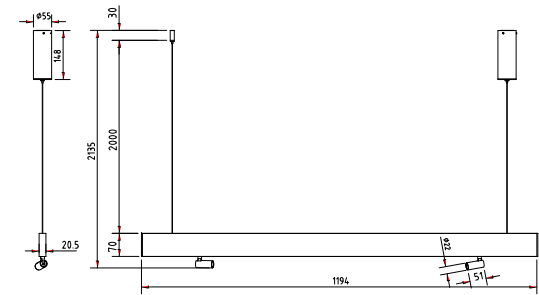

Instruction

P068PL-L27B4K

MAX 30W
2200 Lumen

Model: P068PL-L27B4K
Collection: Pendant
Series: Puntero

Pendant Lamps