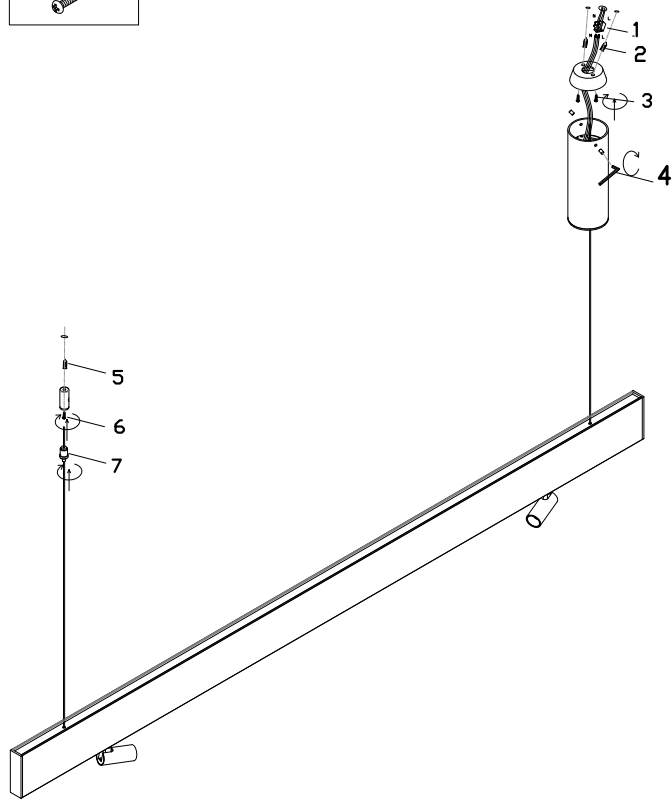

Instruction

P068PL-L27B4K

MAX 30W
2200 Lumen

Model: P068PL-L27B4K
Collection: Pendant
Series: Puntero

Pendant Lamps