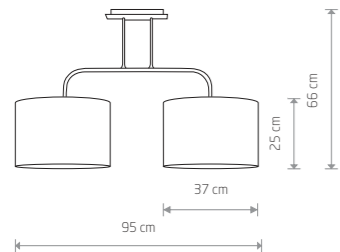

ALICE M
fabric, painted steel

6817
2xE27, max 60W