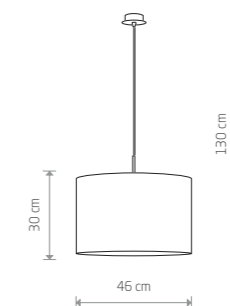

ALICE M 6815

ALICE M 6817

ALICE XS
fabric, painted steel

6812 5723
1xE27, max 60W

ALICE L
painted steel, fabric

6818 5386
1xE27, max 60W

ALICE M
fabric, painted steel

6815 5383
1xE27, max 60W

ALICE L
fabric, painted steel

6816 5384
1xE27, max 60W

ALICE M
fabric, painted steel

6817
2xE27, max 60W

ALICE
fabric, painted steel

9083
1xE27, max 60W

ALICE
fabric, painted steel

9090
1xE27, max 60W