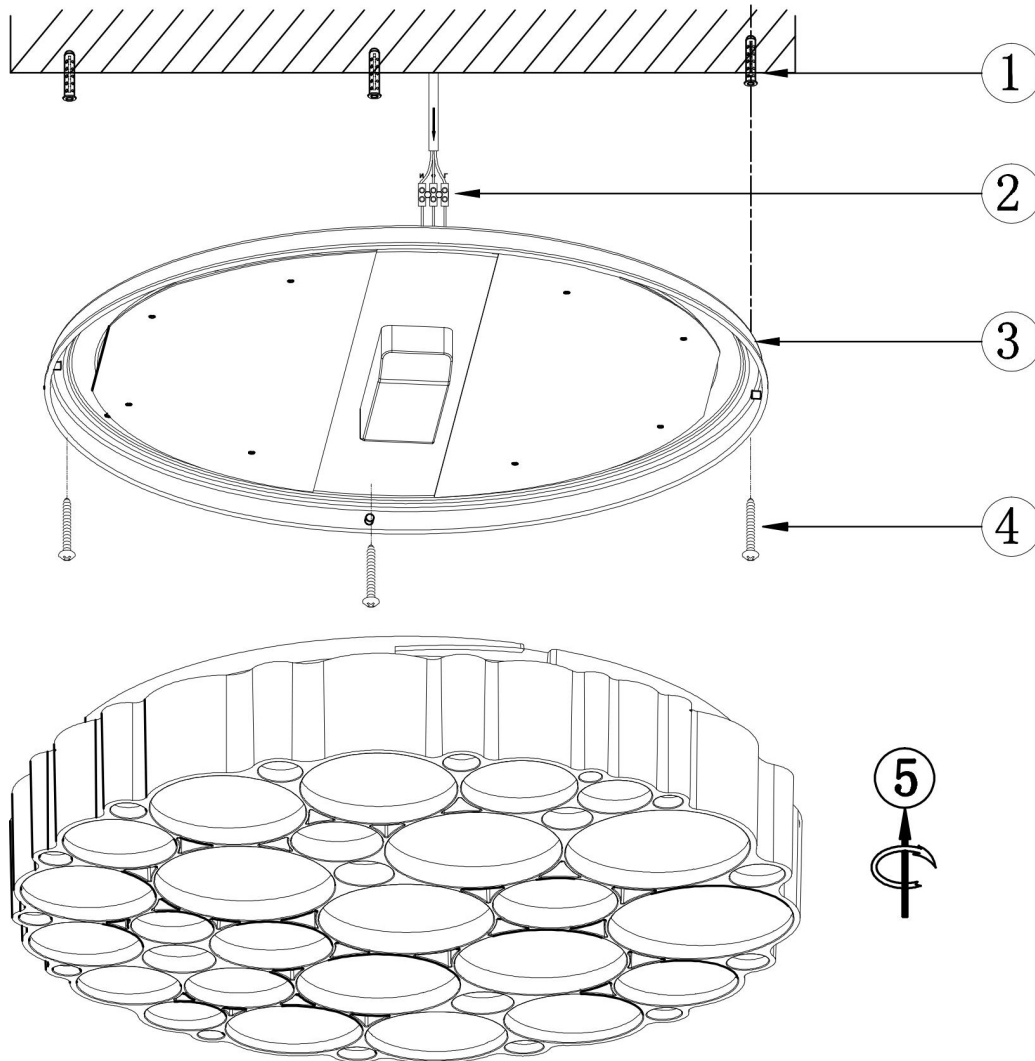

FREYA
TRADITION OF QUALITY

Instruction

FR6043CL-L72W

MAX 72W
4 800 Lumen

Model: FR6043CL-L72W

Collection: LED

Ceiling Lamps