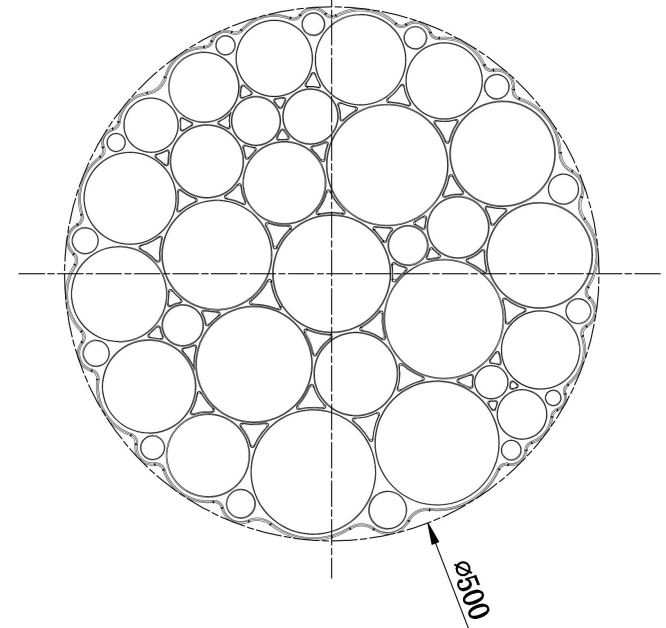

FREYA
TRADITION OF QUALITY

Instruction

FR6043CL-L72W

MAX 72W
4 800 Lumen

Model: FR6043CL-L72W

Collection: LED

Ceiling Lamps