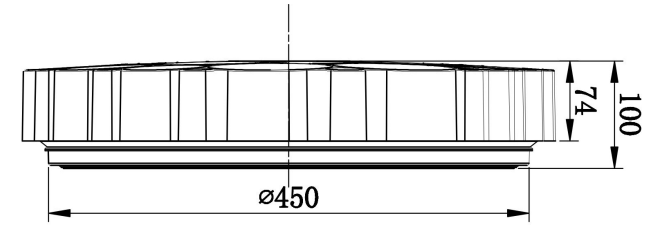

FREYA
TRADITION OF QUALITY

Instruction

FR6043CL-L72W

MAX 72W
4 800 Lumen

Model: FR6043CL-L72W

Collection: LED

Ceiling Lamps