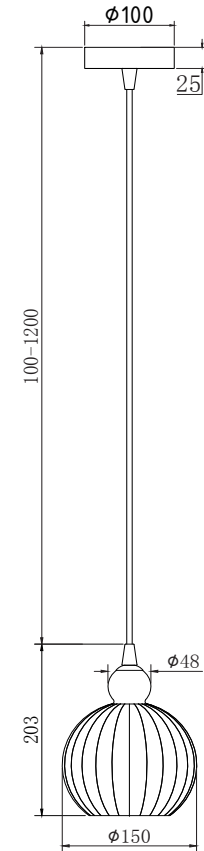

# Instruction

P006PL-01CH

1 x G9 (28W)

Model: P006PL-01CH  
Collection: Pendant  
Series: Karla

Ceiling Lamps