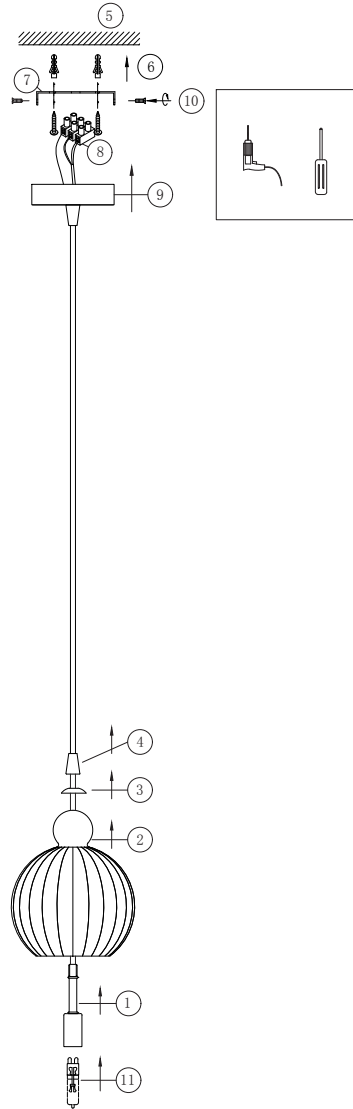

# Instruction

P006PL-01CH

1 x G9 (28W)

Model: P006PL-01CH  
Collection: Pendant  
Series: Karla

Ceiling Lamps