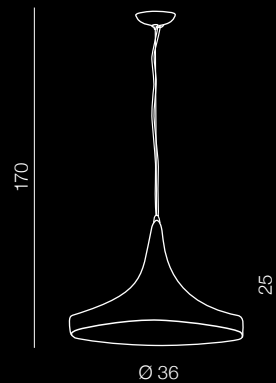

Chink

171

1 BLACK/GOLD

2 WHITE/GOLD

Chink

- 1 AZ1407 (black/gold)
- 2 AZ1342 (white/gold)

1x E27 40W
metal/fabric