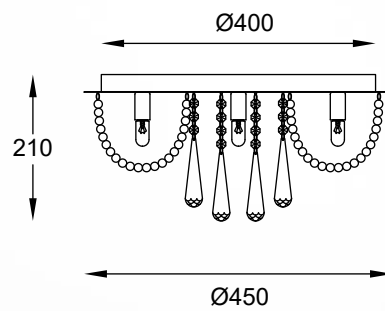

SENSI new
Ceiling lamp
19157L
8xG9 MAX 25W
metal chrome body
crystal glass

SENSI new
Ceiling lamp
19157M
6xG9 MAX 25W
metal chrome body
crystal glass