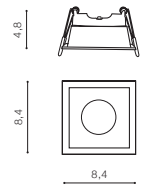

MILET

Downlights

MILET

bulb not included

voltage: 230V	GU10 1x Max 50W
IP20	
	installation place
	inlet opening 7,2 x 7,2cm

COLOUR / NEW INDEX NO.

- WHITE (WH) **AZ4075**
- BLACK (BK) **AZ4076**

* - EXPLANATION SHORTCUT PAGE 2 (E)