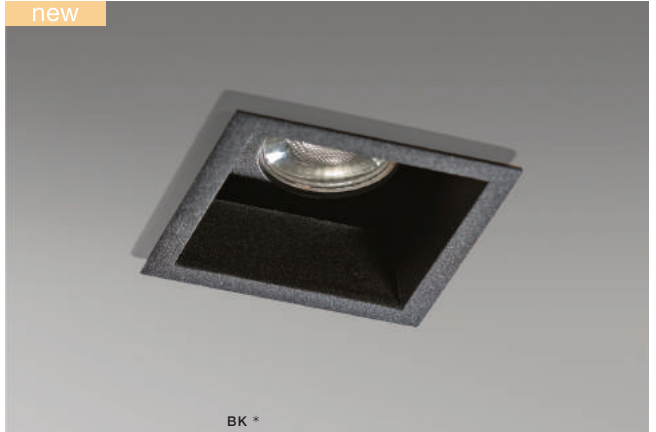

MILET

Downlights

MILET

bulb not included

voltage: 230V	GU10 1x Max 50W
IP20	
	installation place
	inlet opening 7,2 x 7,2cm

COLOUR / NEW INDEX NO.

- WHITE (WH) **AZ4075**
- BLACK (BK) **AZ4076**

* - EXPLANATION SHORTCUT PAGE 2 (E)