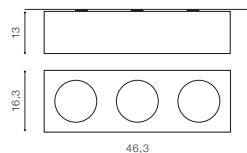

TILT 45°

PAULO 3 230V

bulb not included

voltage: 230V	Bulbs and connector types are shown on the pages 70-71
IP20	
	installation place <input type="checkbox"/>

COLOUR / NEW INDEX NO.

- BLACK / ALUMINIUM (BK / ALU) . . . **AZ0965**
- WHITE / ALUMINIUM (WH / ALU) . . . **AZ0964**