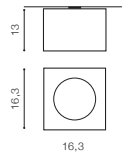

PAULO 1 230V

bulb not included

voltage: 230V	Bulbs and connector types are shown on the pages 70-71
IP20	
	installation place <input type="checkbox"/>

COLOUR / NEW INDEX NO.

- BLACK / ALUMINIUM (BK / ALU) . . . **AZ0959**
- WHITE / ALUMINIUM (WH / ALU) . . . **AZ0960**

TILT 45°

PAULO 3 230V

bulb not included

voltage: 230V	Bulbs and connector types are shown on the pages 70-71
IP20	
	installation place <input type="checkbox"/>

COLOUR / NEW INDEX NO.

- BLACK / ALUMINIUM (BK / ALU) . . . **AZ0965**
- WHITE / ALUMINIUM (WH / ALU) . . . **AZ0964**