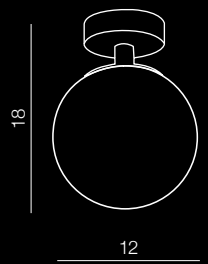

ATG G

AZzardo®

Tao

389

IP44

Tao LED

AZ2069

LED 25W 3000K 540lm IP44
metal/glass