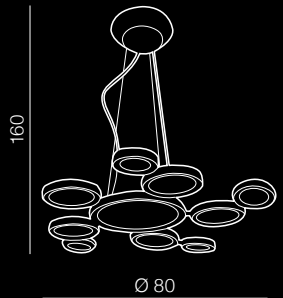

Satellite

157

160

Ø 80

Satellite LED

AZ1786

LED 5x 6W

LED 5x 10.8W

LED 1x 26W

6600 lm 3000K

chrome metal/acrylic