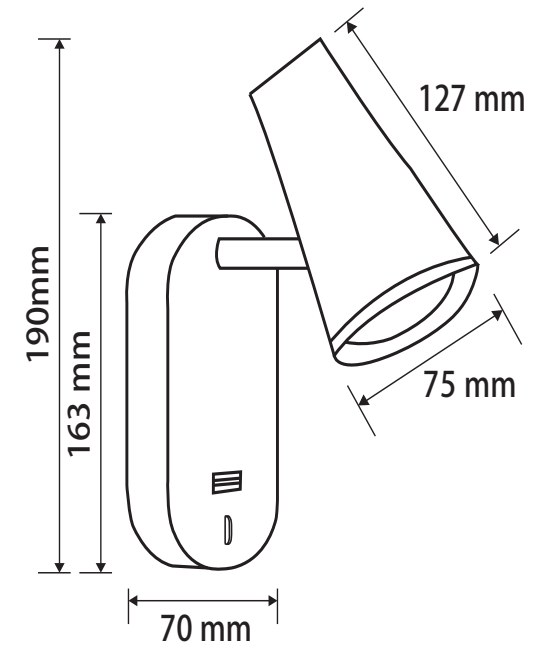

# Instruction

FR10002WL-L6B

MAX 6W  
450 Lumen

Model: FR10002WL-L6B  
Collection: LED Market

Wall Lamps