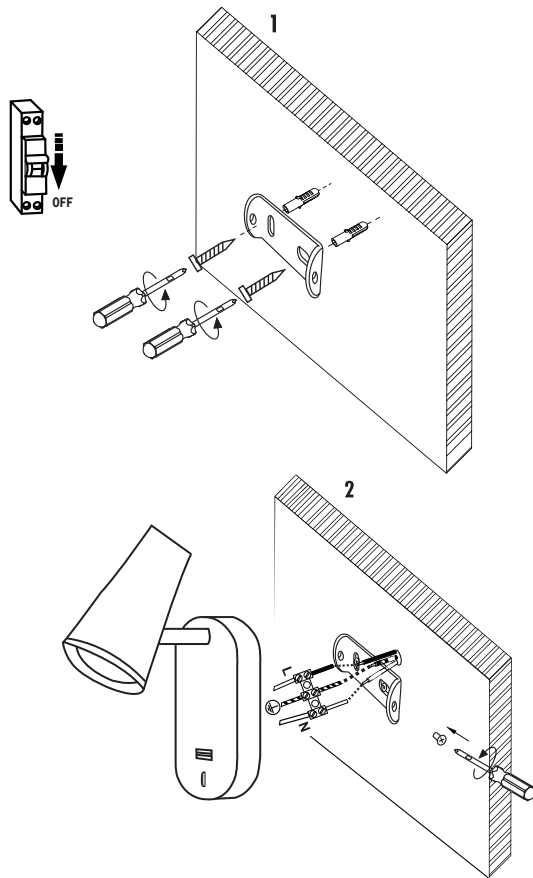

# Instruction

FR10002WL-L6B

MAX 6W  
450 Lumen

Model: FR10002WL-L6B  
Collection: LED Market

Wall Lamps