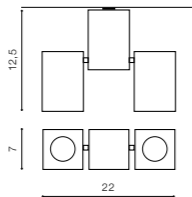

COLOUR / NEW INDEX NO.

WHITE / BLACK (WH / BK) **AZ0791**

TILT 340°

WH / BK *

FLAVIO 2

bulb not included

product code – look AZ	LED connect GU10 2x Max.50W	<input checked="" type="checkbox"/>
metal / aluminium		
IP20	installation place	<input type="checkbox"/> <input type="checkbox"/>
group energy label <input checked="" type="checkbox"/> 5		

COLOUR / NEW INDEX NO.

WHITE / BLACK (WH / BK) **AZ0792**

TILT 340°

* - EXPLANATION SHORTCUT PAGE 2 (E)

LALO

Exposed downlights

WH / BK *

LALO

COLOUR / NEW INDEX NO.

WHITE / BLACK (WH / BK) **AZ0789**

TILT 340°

WH / BK *

LALO 2

bulb not included

product code – look AZ	LED connect GU10 2x Max.50W	<input checked="" type="checkbox"/>
metal / aluminium		
IP20	installation place	<input type="checkbox"/> <input type="checkbox"/>
group energy label <input checked="" type="checkbox"/> 5		