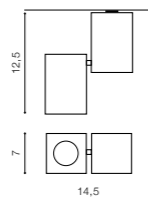

FLAVIO

Exposed downlights

WH / BK *

FLAVIO

bulb not included

product code – look AZ	LED connect GU10 1x Max.50W	<input checked="" type="checkbox"/>
metal / aluminium		
IP20	installation place	<input type="checkbox"/> <input type="checkbox"/>
group energy label <input checked="" type="checkbox"/> 5		

COLOUR / NEW INDEX NO.

WHITE / BLACK (WH / BK) **AZ0791**

TILT 340°

WH / BK *

FLAVIO 2

bulb not included

product code – look AZ	LED connect GU10 2x Max.50W	<input checked="" type="checkbox"/>
metal / aluminium		
IP20	installation place	<input type="checkbox"/> <input type="checkbox"/>
group energy label <input checked="" type="checkbox"/> 5		

COLOUR / NEW INDEX NO.

WHITE / BLACK (WH / BK) **AZ0792**

TILT 340°

* - EXPLANATION SHORTCUT PAGE 2 (E)

LALO

Exposed downlights

WH / BK *

LALO

COLOUR / NEW INDEX NO.

WHITE / BLACK (WH / BK) **AZ0789**

TILT 340°

WH / BK *

LALO 2

bulb not included

product code – look AZ	LED connect GU10 2x Max.50W	<input checked="" type="checkbox"/>
metal / aluminium		
IP20	installation place	<input type="checkbox"/> <input type="checkbox"/>
group energy label <input checked="" type="checkbox"/> 5		