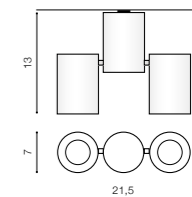

COLOUR / NEW INDEX NO.

WHITE / BLACK (WH / BK) **AZ0789**

TILT 340°

WH / BK *

LALO 2

bulb not included

product code – look AZ	LED connect GU10 2x Max.50W	<input checked="" type="checkbox"/>
metal / aluminium		
IP20	installation place	<input type="checkbox"/> <input type="checkbox"/>
group energy label <input checked="" type="checkbox"/> 5		

COLOUR / NEW INDEX NO.

WHITE / BLACK (WH / BK) **AZ0790**

TILT 340°