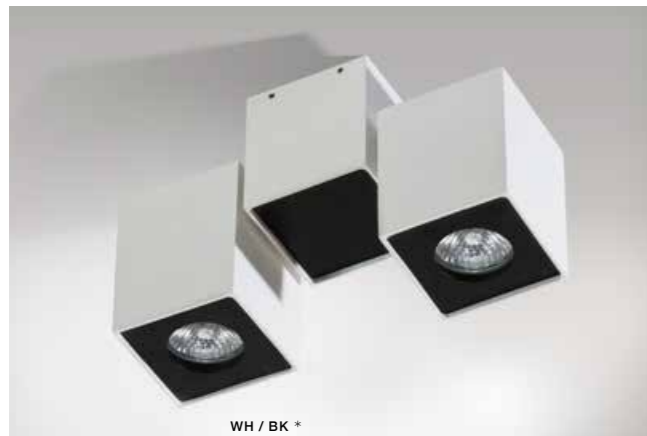

FLAVIO

Exposed downlights

WH / BK *

FLAVIO

bulb not included

product code – look AZ	LED connect GU10 1x Max.50W	<input checked="" type="checkbox"/>
metal / aluminium		
IP20	installation place	<input type="checkbox"/> <input type="checkbox"/>
group energy label <input checked="" type="checkbox"/> 5		

COLOUR / NEW INDEX NO.

WHITE / BLACK (WH / BK) **AZ0791**

TILT 340°

WH / BK *

FLAVIO 2

bulb not included

product code – look AZ	LED connect GU10 2x Max.50W	<input checked="" type="checkbox"/>
metal / aluminium		
IP20	installation place	<input type="checkbox"/> <input type="checkbox"/>
group energy label <input checked="" type="checkbox"/> 5		

bulb not included

product code – look AZ	LED connect GU10 1x Max.50W	<input checked="" type="checkbox"/>
metal / aluminium		
IP20	installation place	<input type="checkbox"/> <input type="checkbox"/>
group energy label <input checked="" type="checkbox"/> 5		

COLOUR / NEW INDEX NO.

WHITE / BLACK (WH / BK) **AZ0789**

TILT 340°

WH / BK *

LALO 2

bulb not included

product code – look AZ	LED connect GU10 2x Max.50W	<input checked="" type="checkbox"/>
metal / aluminium		
IP20	installation place	<input type="checkbox"/> <input type="checkbox"/>
group energy label <input checked="" type="checkbox"/> 5		