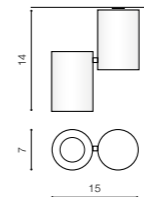

COLOUR / NEW INDEX NO.

WHITE / BLACK (WH / BK) **AZ0791**

TILT 340°

WH / BK *

FLAVIO 2

bulb not included

product code – look AZ	LED connect GU10 2x Max.50W	<input checked="" type="checkbox"/>
metal / aluminium		
IP20	installation place	<input type="checkbox"/> <input type="checkbox"/>
group energy label <input checked="" type="checkbox"/> 5		

COLOUR / NEW INDEX NO.

WHITE / BLACK (WH / BK) **AZ0792**

TILT 340°

* - EXPLANATION SHORTCUT PAGE 2 (E)

LALO

Exposed downlights

WH / BK *

LALO

bulb not included

product code – look AZ	LED connect GU10 1x Max.50W	<input checked="" type="checkbox"/>
metal / aluminium		
IP20	installation place	<input type="checkbox"/> <input type="checkbox"/>
group energy label <input checked="" type="checkbox"/> 5		

COLOUR / NEW INDEX NO.

WHITE / BLACK (WH / BK) **AZ0789**

TILT 340°

WH / BK *

LALO 2

bulb not included

product code – look AZ	LED connect GU10 2x Max.50W	<input checked="" type="checkbox"/>
metal / aluminium		
IP20	installation place	<input type="checkbox"/> <input type="checkbox"/>
group energy label <input checked="" type="checkbox"/> 5		